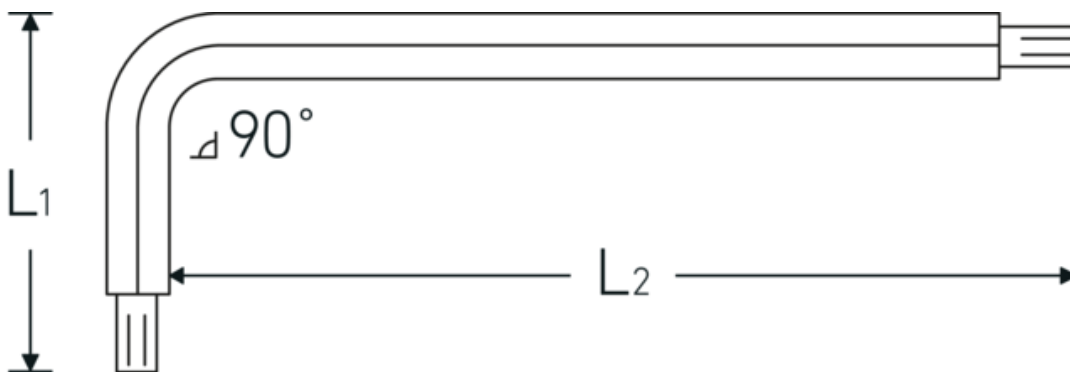

Hex key with ball end for socket head screws

10767

Product no. **43263003**
 GTIN **4018754332793**
 Model **10767 3 KUGELKOPF-
 WINKELSCHRAUBENDREHER
 SECHSKANT**

Label.

Hex key with ball end for socket head screws Hex drive 3mm L.20mm x 124mm

Features.

- for hexagon socket head screws
- with ball end on long arm
- swivel angle up to 25° each side
- Chrome Vanadium, gunmetal finish

Technical Drawing.

Technical Attributes.

Drive profile	Hexagonal
External hex drive (mm)	3 mm
L1	20 mm
L2	124 mm

Logistics data.

Depth mm (IFS)	125
Width mm (IFS)	22
Height mm (IFS)	3
Length (packed, mm)	125
Width (packed, mm)	22

Height (packed, mm)	3
Volume (packed, dm³)	0.00825 dm ³
Product no.	43263003
Weight (gross, kg)	0,088
Weight PAP (kg)	0,000
Weight PVC (kg)	0,002
GTIN	4018754332793
Country of origin AWR	GERMANY
Region of origin	Nordrhein-Westfalen
WEEE/ElektroG	nicht ear-pflichtig
Customs tariff no.	82054000
Packing standard	10
Weight	8 g