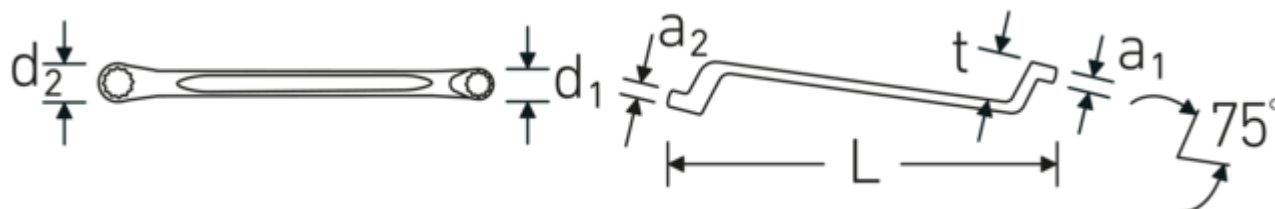

A special manufacturing process makes thin-walled rings possible – primarily for slightly lower-lying screw connections.

Manufactured from durable chrome-alloy steel for a long service life and resistance to wear.

Technologies and features.

Anti-Slip-Drive

The special AS-Drive profile makes high force transmission to the flats of screws and bolts possible without damaging them. This also prevents stripping of the screw head.

Thin-walled rings

The thin wall diameter of our rings makes it easier to work in confined spaces. The ring sides are taller than standard nuts, which prevents jamming.

Technical Drawing.

Technical Attributes.

a1	14 mm
a2	15 mm
Drive profile	bi-hex AS-Drive®
d1	36 mm
d2	40 mm
Length mm (L)	350 mm
Spanner size 1 [mm]	25 mm
Ring position	75 °
Spanner size 2 [mm]	28 mm
t	34 mm

Logistics data.

Depth mm (IFS)	358
Width mm (IFS)	39
Height mm (IFS)	41
Length (packed, mm)	380
Width (packed, mm)	110
Height (packed, mm)	42
Volume (packed, dm ³)	1.7556 dm ³
Product no.	41042528
Weight (gross, kg)	2,070
Weight PAP (kg)	0,000
Weight PVC (kg)	0,019
GTIN	4018754021093
Country of origin AWR	GERMANY
Region of origin	Nordrhein-Westfalen
WEEE/ElektroG	nicht ear-pflichtig
Customs tariff no.	82041100
Packing standard	5
Weight	414 g