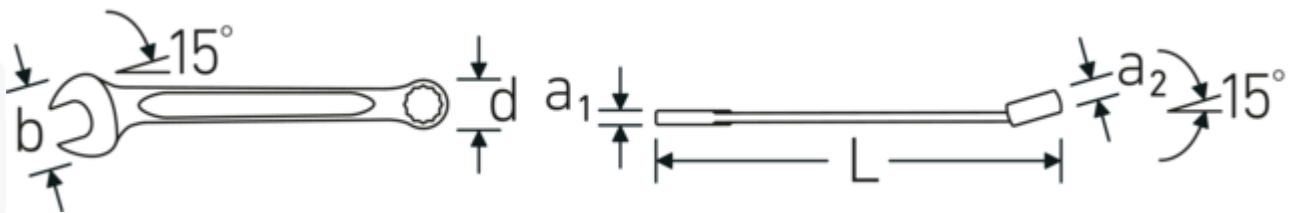

Technical Drawing.