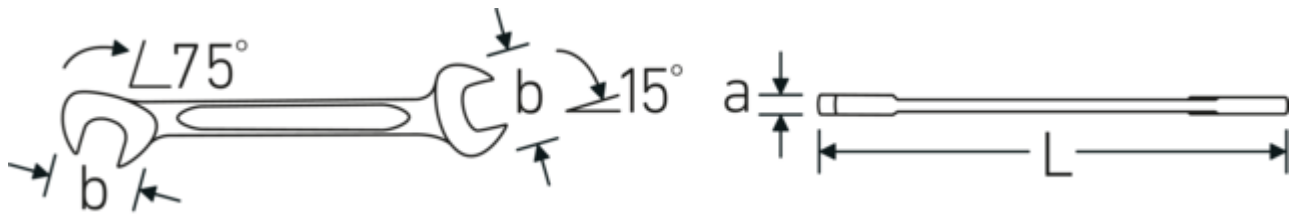

#### Double-T profile

Our combination and ring spanners have an additional recess in the middle of the tool. Similar to the principle of a double T-beam, this provides a tremendous load capacity and maximum strength whilst reducing weight.

#### Offset Shaft Design

Our spanners are specially designed with additional reinforcement in the load zones where the greatest amount of force is transmitted - namely where the jaw meets the shank - in order to prevent deformation.

## Technical Attributes.

a	2 mm
Width mm (b)	12.6 mm
Length mm (L)	78 mm
Jaw angle	15/75 °
Spanner size 1 [mm]	5.5 mm
Spanner size 2 [mm]	5.5 mm

## Logistics data.

Depth mm (IFS)	78
Width mm (IFS)	13
Height mm (IFS)	2
Length (packed, mm)	90
Width (packed, mm)	40
Height (packed, mm)	10
Volume (packed, dm <sup>3</sup> )	0.036 dm <sup>3</sup>
Product no.	40065555
Weight (gross, kg)	0,073
Weight PAP (kg)	0,000
Weight PVC (kg)	0,002
GTIN	4018754018703
Country of origin AWR	GERMANY
Region of origin	Nordrhein-Westfalen
WEEE/ElektroG	nicht ear-pflichtig
Customs tariff no.	82041100
Packing standard	10
Weight	7 g