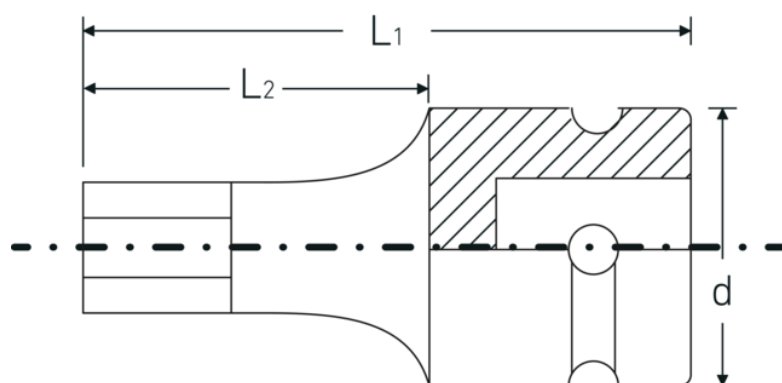

IMPACT screwdriver sockets 1/2"

54IMP

Product no. **23050010**
GTIN **4018754233830**
Model **54 IMP 10**

Label. IMPACT screwdriver socket 1/2 " 10 mm L.40mm

Features.

- for hex socket screws
- 1/2" internal square drive
- Chrome Alloy Steel, gunmetal finish

Product highlights.

Optimised functionality.

All IMPACT sockets have a through cross hole for the connecting pin and a deep groove for the rubber locking ring. The locking pin is not stressed during use.

High fitting accuracy.

The high fitting accuracy due to tight tolerances guarantees optimum, backlash-free transmission of forces to the socket.

Technical Drawing.

Technical Attributes.

Drive profile	hex
External hex drive (mm)	10 mm
Internal square drive (inch)	1/2 "
d	25 mm
L1	40 mm
L2	20 mm

Logistics data.

Depth mm (IFS)	38
Width mm (IFS)	25
Height mm (IFS)	25
WEEE/ElektroG	nicht ear-pflichtig
Length (packed, mm)	135
Width (packed, mm)	26
Height (packed, mm)	26
Volume (packed, dm3)	0.09126 dm3
Product no.	23050010
Weight (gross, kg)	0,331
Weight PAP (kg)	0,000
Weight PVC (kg)	0,006
GTIN	4018754233830
Country of origin AWR	TAIWAN, PROVINCE OF CHINA
Region of origin	Ausländischer Ursprung
Customs tariff no.	82042000
Packing standard	5
Weight	70 g