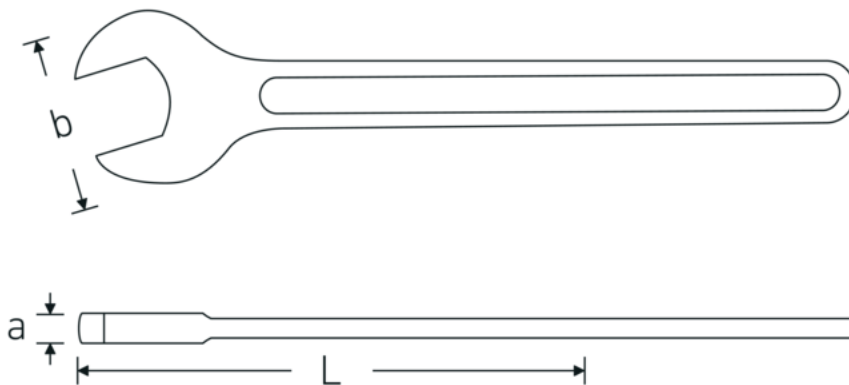

Open-ended wrench, metric

4004

Product no. **40040240**
GTIN **4018754018307**
Model **4004 24**

Label. Open-ended wrench Wrench size 24mm L.215mm

Technical Drawing.

Technical Attributes.

a	8,9 mm
Width mm (b)	50 mm
DIN	DIN 894
Length mm (L)	215 mm
Wrench width 1 [mm]	24 mm

Logistics data.

Depth mm (IFS)	212
Width mm (IFS)	50
Height mm (IFS)	9
Length (packed, mm)	220
Width (packed, mm)	80
Height (packed, mm)	49
Volume (packed, dm3)	0.8624 dm3
Product no.	40040240
Weight (gross, kg)	1,470

Variants.

Product no.	Model no. (ERP)	Description	GTIN
40040240	4004 24	Open-ended wrench Wrench size 24mm L.215mm	4018754018307
40040270	4004 27	Open-ended wrench Wrench size 27mm L.238mm	4018754018314
40040300	4004 30	Open-ended wrench Wrench size 30mm L.261mm	4018754018321
40040320	4004 32	Open-ended wrench Wrench size 32mm L.273mm	4018754018338
40040360	4004 36	Open-ended wrench Wrench size 36mm L.300mm	4018754018345
40040410	4004 41	Open-ended wrench Wrench size 41mm L.335mm	4018754018352
40040460	4004 46	Open-ended wrench Wrench size 46mm L.369mm	4018754018369
40040500	4004 50	Open-ended wrench Wrench size 50mm L.412mm	4018754018376
40040550	4004 55	Open-ended wrench Wrench size 55mm L.457mm	4018754018383
40040600	4004 60	Open-ended wrench Wrench size 60mm L.492mm	4018754018390
40040650	4004 65	Open-ended wrench Wrench size 65mm L.528mm	4018754018406
40040700	4004 70	Open-ended wrench Wrench size 70mm L.572mm	4018754018413
40040750	4004 75	Open-ended wrench Wrench size 75mm L.608mm	4018754018420
40040800	4004 80	Open-ended wrench Wrench size 80mm L.645mm	4018754018437
40040850	4004 85	Open-ended wrench Wrench size 85mm L.690mm	4018754018444