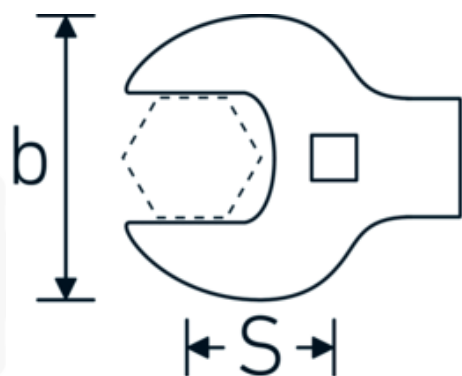

### Bezeichnung.

3/8 " Crowfoot-Schlüssel heavy-duty SW 1 1/8" L.59mm

### Technische Zeichnung.

## Technische Attribute.

<b>a</b>	11 mm
<b>Antriebsvierkant innen (Zoll)</b>	3/8 "
<b>Breite mm (b)</b>	53,8 mm
<b>Länge mm (L)</b>	59 mm
<b>S</b>	35 mm
<b>Schlüsselweite [Zoll]</b>	1 1/8 "

## Varianten.

Art.-Nr.	Modell-Nr. (ERP)	Bezeichnung	GTIN
02501024	540A HD SW 3/8	3/8 " Crowfoot-Schlüssel heavy-duty SW 3/8" L.39mm	4018754285709
02501028	540A HD SW 7/16	3/8 " Crowfoot-Schlüssel heavy-duty SW 7/16" L.40mm	4018754285716
02501032	540A HD SW 1/2	3/8 " Crowfoot-Schlüssel heavy-duty SW 1/2" L.42mm	4018754285723
02501034	540A HD SW 9/16	3/8 " Crowfoot-Schlüssel heavy-duty SW 9/16" L.43,4mm	4018754198078
02501036	540A HD SW 5/8	3/8 " Crowfoot-Schlüssel heavy-duty SW 5/8" L.45mm	4018754198085
02501038	540A HD SW 11/16	3/8 " Crowfoot-Schlüssel heavy-duty SW 11/16" L.47,2mm	4018754198092
02501040	540A HD SW 3/4	3/8 " Crowfoot-Schlüssel heavy-duty SW 3/4" L.49mm	4018754285730
02501042	540A HD SW 13/16	3/8 " Crowfoot-Schlüssel heavy-duty SW 13/16" L.51mm	4018754204359