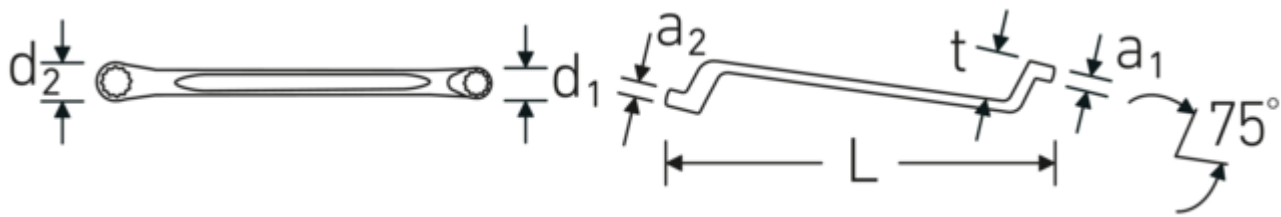

Double-ended ring spanner StahlwilleSTABIL®, inch, deep offset

StahlwilleSTABIL® 20a

Product no. **41444648**
GTIN **4018754022557**
Model **20a 15/16 x 1**

Label. Double-ended ring spanner Spanner size 15/16 " L.330mm

The special AS-Drive profile makes high force transmission to the flats of screws and bolts possible without damaging them. This also prevents stripping of the screw head.

Thin-walled rings

The thin wall diameter of our rings makes it easier to work in confined spaces. The ring sides are taller than standard nuts, which prevents jamming.

Technical Drawing.

Technical Attributes.

a1	14 mm
a2	15 mm
Drive profile	bi-hex AS-Drive®
d1	34,7 mm
d2	37,3 mm
Length mm (L)	330 mm
Ring position	75 °
Spanner size 1 [inch]	15/16 "
Spanner size 2 [inch]	1 "
t	34 mm

Logistics data.

Depth mm (IFS)	334
Width mm (IFS)	37
Height mm (IFS)	15
Length (packed, mm)	345
Width (packed, mm)	100
Height (packed, mm)	20
Volume (packed, dm ³)	0.69 dm ³
Product no.	41444648
Weight (gross, kg)	2,095
Weight PAP (kg)	0,000
Weight PVC (kg)	0,016
GTIN	4018754022557
Country of origin AWR	GERMANY
Region of origin	Nordrhein-Westfalen
WEEE/ElektroG	nicht ear-pflichtig
Customs tariff no.	82041100
Packing standard	5
Weight	419 g