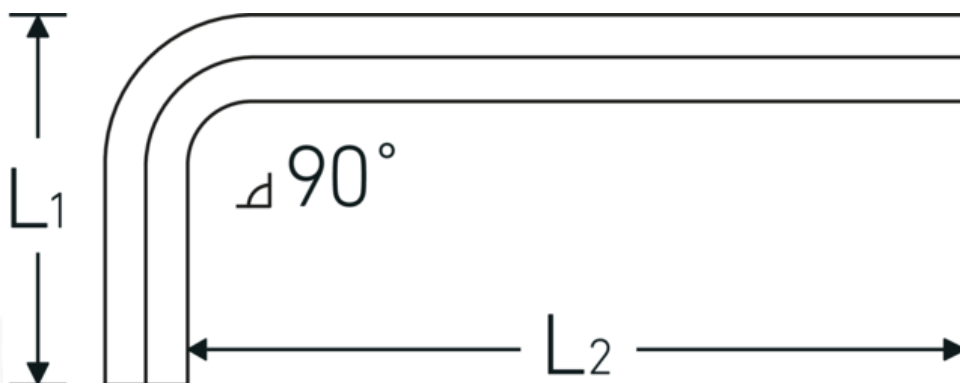

Hex key L-spanner

10760a

Product no. **43553012**
GTIN **4018754332335**
Model **10760a 3/16**
WINKELSCHRAUBENDREHER
SECHSKANT

Label. Hex key L-spanner screwdriver Hex drive 3/16 L.29mm x 70mm

Features.

- for cap head screws
- chrome vanadium, nickel-plated

Advantages.

For Allen screws

Technical Drawing.

Technical Attributes.

Drive profile Hexagonal
External hex drive (inch) 3/16

Logistics data.

Depth mm (IFS) 82
Width mm (IFS) 32

L1	29 mm	Height mm (IFS)	5
L2	70 mm	Length (packed, mm)	175
		Width (packed, mm)	100
		Height (packed, mm)	6
		Volume (packed, dm3)	0.105 dm3
		Product no.	43553012
		Weight (gross, kg)	0,164
		Weight PAP (kg)	0,000
		Weight PVC (kg)	0,004
		GTIN	4018754332335
		Country of origin AWR	GERMANY
		Region of origin	Nordrhein-Westfalen
		WEEE/ElektroG	nicht ear-pflichtig
		Customs tariff no.	82054000
		Packing standard	10
		Weight	15 g

Variants.

Product no.	Model no. (ERP)	Description	GTIN
43553003	10760a 3/64 WINKELSCHRAUBENDREHER SECHSKANT	Hex key L-spanner screwdriver Hex drive 3/64 L.14mm x 45mm	4018754332267
43553004	10760a 1/16 WINKELSCHRAUBENDREHER SECHSKANT	Hex key L-spanner screwdriver Hex drive 1/16 L.15mm x 45mm	4018754332274
43553005	10760a 5/64 WINKELSCHRAUBENDREHER SECHSKANT	Hex key L-spanner screwdriver Hex drive 5/64 L.16mm x 50mm	4018754332281
43553006	10760a 3/32 WINKELSCHRAUBENDREHER SECHSKANT	Hex key L-spanner screwdriver Hex drive 3/32 L.17mm x 51mm	4018754332298
43553008	10760a 1/8 WINKELSCHRAUBENDREHER SECHSKANT	Hex key L-spanner screwdriver Hex drive 1/8 L.22mm x 57mm	4018754332304
43553009	10760a 9/64 WINKELSCHRAUBENDREHER SECHSKANT	Hex key L-spanner screwdriver Hex drive 9/64 L.23mm x 63mm	4018754332311
43553010	10760a 5/32 WINKELSCHRAUBENDREHER SECHSKANT	Hex key L-spanner screwdriver Hex drive 5/32 L.25mm x 65mm	4018754332328
43553012	10760a 3/16 WINKELSCHRAUBENDREHER SECHSKANT	Hex key L-spanner screwdriver Hex drive 3/16 L.29mm x 70mm	4018754332335