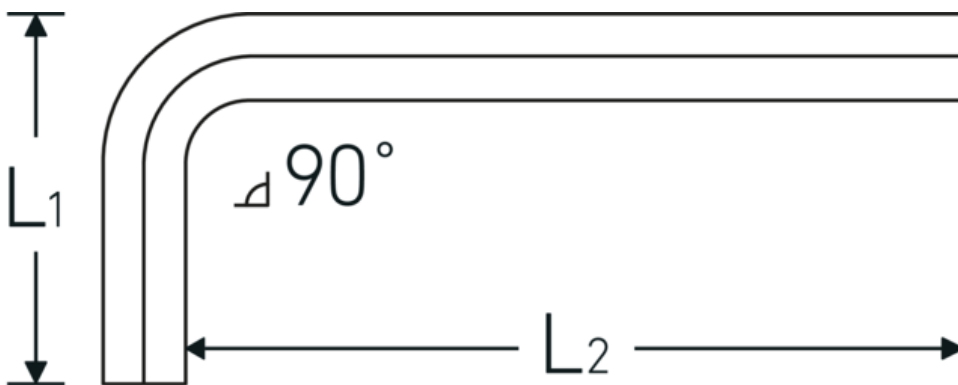

Technical Drawing.

Technical Attributes.

Drive profile	Hexagonal
External hex drive (mm)	8 mm
DIN	DIN ISO 2936
L1	36 mm
L2	100 mm

Logistics data.

Depth mm (IFS)	104
Width mm (IFS)	43
Height mm (IFS)	9
Length (packed, mm)	140
Width (packed, mm)	60