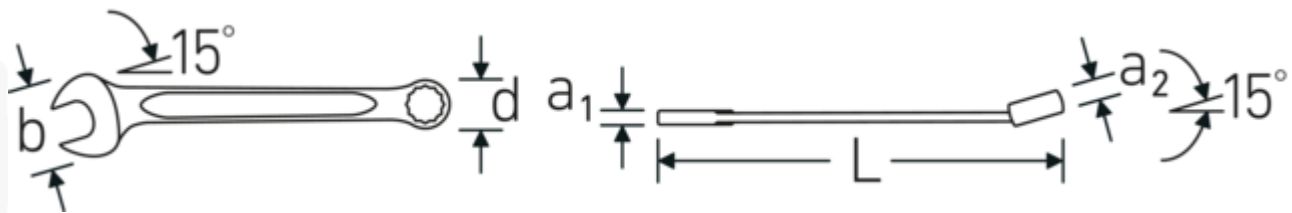

**Double-T profile**

Our combination and ring spanners have an additional recess in the middle of the tool. Similar to the principle of a double T-beam, this provides a tremendous load capacity and maximum strength whilst reducing weight.

**Thin-walled rings**

The thin wall diameter of our rings makes it easier to work in confined spaces. The ring sides are taller than standard nuts, which prevents jamming.

**Offset Shaft Design**

Our spanners are specially designed with additional reinforcement in the load zones where the greatest amount of force is transmitted - namely where the jaw meets the shank - in order to prevent deformation.

**Technical Drawing.**