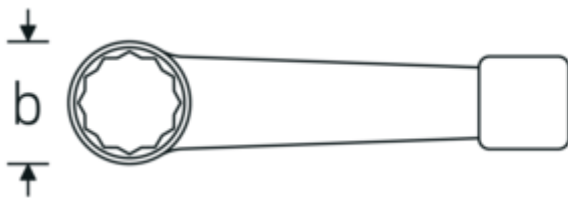

Impact ring spanner, metric

4205

Product no. **42050070**
GTIN **4018754024315**
Model **4205 70**

Label. Striking face ring spanner Spanner size 70mm L.320mm

Features.

- DIN 7444
- special steel, grey

Technical Drawing.

Technical Attributes.

a	33 mm
Width mm (b)	109.5 mm
DIN	DIN 7444
Length mm (L)	320 mm
Spanner size 1 [mm]	70 mm

Logistics data.

Depth mm (IFS)	330
Width mm (IFS)	110
Height mm (IFS)	33
Length (packed, mm)	330
Width (packed, mm)	110
Height (packed, mm)	33
Volume (packed, dm3)	1.1979 dm3
Product no.	42050070
Weight (gross, kg)	2,930
Weight PAP (kg)	0,000
Weight PVC (kg)	0,000