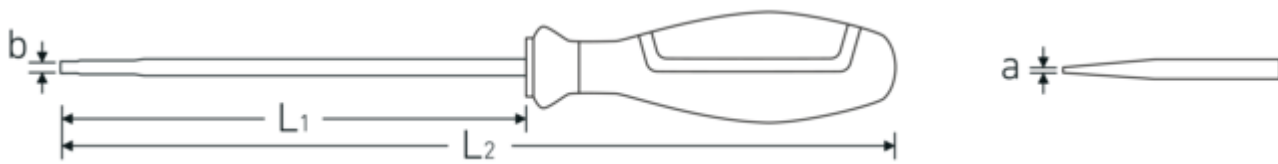

VDE slotted screwdriver

4661 VDE

Product no.	46613035
GTIN	4018754338092
Model	4661 VDE 3 SCHLITZSCHRAUBENDREHER 3,5

Label.

VDE slotted screwdriver 0,6mm x 3.5mm L.100mm

Features.

- reduced blade diameter: for reaching and operating low-lying screw connections or screws, e.g. in switch cabinets
- in switch cabinets
- flush with the blade tip due to integrated protective insulation: saves valuable space and allows optimal access even in the tightest installation spaces Roll-off protection prevents unwanted rolling away from the workplace
- for slotted screws
- Chrome-Alloy-Steel
- blade burnished
- VDE insulated up to 1000 V
- DIN EN 60900
- insulated according to IEC 900 - AC/1000 V AC/1000 V

Technologies and features.

3-component handle

Our 3-component handle combines hard, soft and special fibre-coated components, which give it its optimised ergonomics, maximum power transmission and increased safety during daily use.

Technical Drawing.

Technical Attributes.

a	0,6 mm
Drive profile	Slot
Width mm (b)	3.5 mm
DIN	DIN EN 60900
Size	3
L1	100 mm
L2	205 mm

Logistics data.

Depth mm (IFS)	203
Width mm (IFS)	25
Height mm (IFS)	25
Length (packed, mm)	205
Width (packed, mm)	110
Height (packed, mm)	62
Volume (packed, dm ³)	1.3981 dm ³
Product no.	46613035
Weight (gross, kg)	0,484
Weight PAP (kg)	0,082
Weight PVC (kg)	0,000
GTIN	4018754338092
Country of origin AWR	GERMANY
Region of origin	Nordrhein-Westfalen
WEEE/ElektroG	nicht ear-pflichtig
Customs tariff no.	82054000
Packing standard	10
Weight	51 g