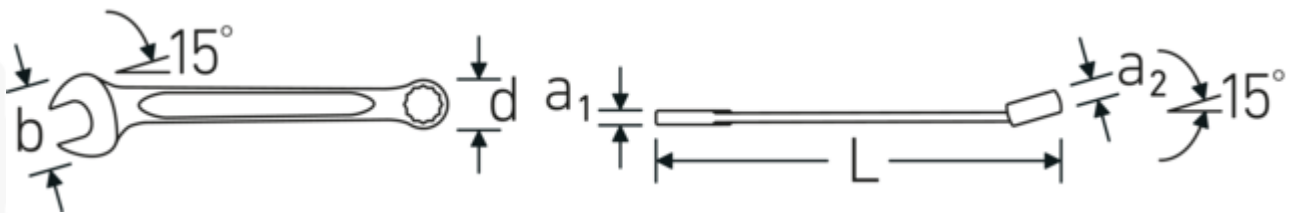

Double-T profile

Our combination and ring spanners have an additional recess in the middle of the tool. Similar to the principle of a double T-beam, this provides a tremendous load capacity and maximum strength whilst reducing weight.

Thin-walled rings

The thin wall diameter of our rings makes it easier to work in confined spaces. The ring sides are taller than standard nuts, which prevents jamming.

Offset Shaft Design

Our spanners are specially designed with additional reinforcement in the load zones where the greatest amount of force is transmitted - namely where the jaw meets the shank - in order to prevent deformation.

Technical Drawing.

Technical Attributes.

a1	3 mm
a2	3,2 mm
Width mm (b)	14 mm
d	9,8 mm
DIN	DIN 3113 Form A / ISO 7738 Form A
Length mm (L)	95 mm
Jaw angle	15 °
Ring position	15 °
Spanner size 1 [inch]	3/16 "
Spanner size 2 [inch]	3/16 "