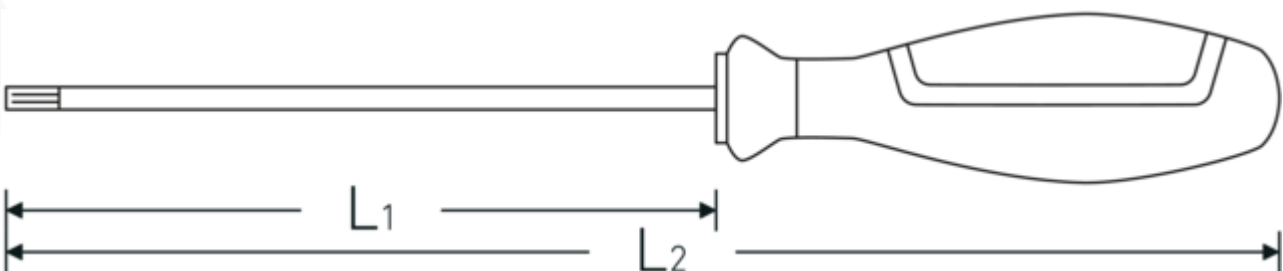

TORX® screwdrivers DRALL+

4650

Product no. **46503005**
GTIN **4018754277995**
Model **4650 T5**

Label. TORX® screwdriver DRALL+ T5 L.60mm

Product highlights.

Outstanding craftsmanship.

The blades are made of exceptionally fine industrial-grade chrome alloy steel, through-hardened and anchored in the grip in such a way that they stay there.

Technologies and features.

DRALL+

Our DRALL+ handle is non-slip and ergonomic. An extended grip zone protects the fingers and a hand stop prevents the tool from accidentally slipping or rolling away.

Technical Drawing.

Technical Attributes.

Drive profile	TORX®
Size of output profile	T5
L1	60 mm
L2	145 mm

Logistics data.

Depth mm (IFS)	145
Width mm (IFS)	19
Height mm (IFS)	19
Length (packed, mm)	159
Width (packed, mm)	79
Height (packed, mm)	28
Volume (packed, dm3)	0.351708 dm3
Product no.	46503005
Weight (gross, kg)	0,150
Weight PAP (kg)	0,039
Weight PVC (kg)	0,000
GTIN	4018754277995
Country of origin AWR	GERMANY
Region of origin	Nordrhein-Westfalen
WEEE/ElektroG	nicht ear-pflichtig
Customs tariff no.	82054000
Packing standard	5
Weight	30 g