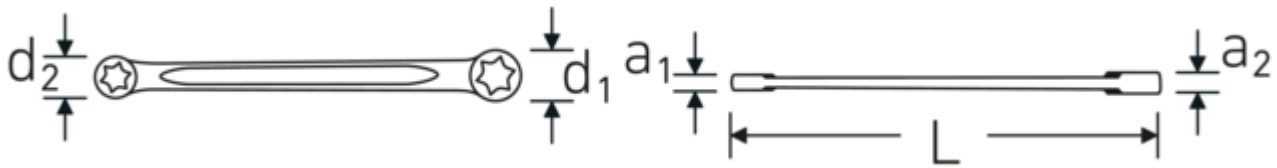

Double-ended ring spanner, external TORX®

21TX

Product no. **41250608**
GTIN **4018754022342**
Model **21TX E 6 x E 8**

Label. Double-ended ring spanner E6 x E8 L.115,5mm

- Features.**
- for external TORX® screws
 - straight
 - Chrome Alloy Steel, chrome plated

Advantages.

High-quality double-ended ring spanner in straight design for external TORX® screws.

Technologies and features.

Double-T profile

Our combination and ring spanners have an additional recess in the middle of the tool. Similar to the principle of a double T-beam, this provides a tremendous load capacity and maximum strength whilst reducing weight.

Thin-walled rings

The thin wall diameter of our rings makes it easier to work in confined spaces. The ring sides are taller than standard nuts, which prevents jamming.

Technical Drawing.

Technical Attributes.

a1	4,5 mm
a2	5,5 mm
Drive profile	TORX®
d1	9,6 mm
d2	11,6 mm
Size of output profile	E6 x E8
Length mm (L)	115,5 mm

Logistics data.

Depth mm (IFS)	116
Width mm (IFS)	12
Height mm (IFS)	6
Length (packed, mm)	130
Width (packed, mm)	50
Height (packed, mm)	17
Volume (packed, dm3)	0.1105 dm3
Product no.	41250608
Weight (gross, kg)	0,170
Weight PAP (kg)	0,000
Weight PVC (kg)	0,004
GTIN	4018754022342
Country of origin AWR	GERMANY
Region of origin	Nordrhein-Westfalen
WEEE/ElektroG	nicht ear-pflichtig
Customs tariff no.	82041100
Packing standard	10
Weight	17 g