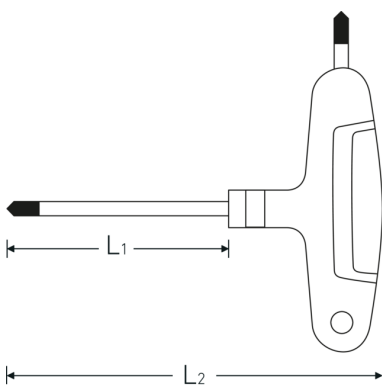

TORX® screwdriver

10769

Product no. 43293008
GTIN 4018754324477
Model 10769 T8

Label. TORX® screwdriver T8 L.80mm

- Features.**
- with 3-component T-handle
 - for inner TORX® screws
 - with two outputs
 - Chrome vanadium, matt chrome-plated
 - black tip
 - with two outputs

Technical Drawing.

Technical Attributes.

Drive profile	TORX®
Size of output profile	T8
L1	80 mm
L2	96 mm

Logistics data.

Depth mm (IFS)	127
Width mm (IFS)	110
Height mm (IFS)	22
Length (packed, mm)	127

Width (packed, mm)	110
Height (packed, mm)	22
Volume (packed, dm3)	0.30734 dm3
Product no.	43293008
Weight (gross, kg)	0,040
Weight PAP (kg)	0,000
Weight PVC (kg)	0,004
GTIN	4018754324477
Country of origin AWR	GERMANY
Region of origin	Nordrhein-Westfalen
WEEE/ElektroG	nicht ear-pflichtig
Customs tariff no.	82054000
Packing standard	10
Weight	12 g

Variants.

Product no.	Model no. (ERP)	Description	GTIN
43293008	10769 T8	TORX® screwdriver T8 L.80mm	4018754324477
43293009	10769 T9	TORX® screwdriver T9 L.80mm	4018754319442
43293010	10769 T10	TORX® screwdriver T10 L.100mm	4018754319459
43293015	10769 T15	TORX® screwdriver T15 L.100mm	4018754319466
43293020	10769 T20	TORX® screwdriver T20 L.100mm	4018754319473
43293025	10769 T25	TORX® screwdriver T25 L.110mm	4018754319480
43293027	10769 T27	TORX® screwdriver T27 L.110mm	4018754319497
43293030	10769 T30	TORX® screwdriver T30 L.130mm	4018754319503
43293040	10769 T40	TORX® screwdriver T40 L.130mm	4018754319510
43293045	10769 T45	TORX® screwdriver T45 L.130mm	4018754324484
43293050	10769 T50	TORX® screwdriver T50 L.130mm	4018754319527