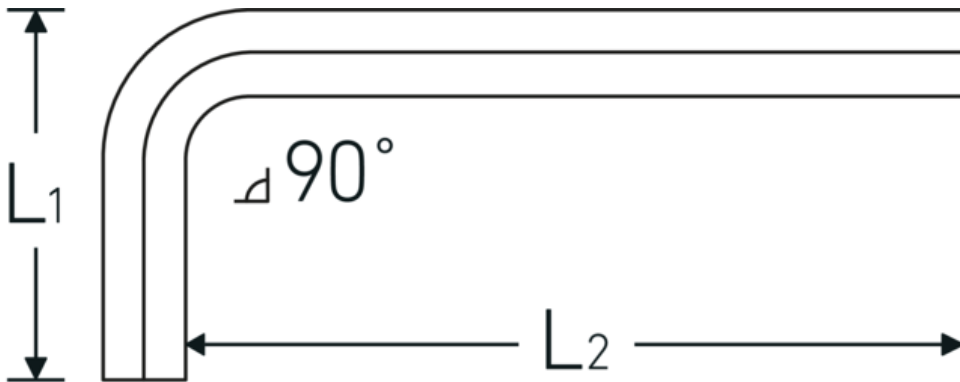

Hex key for socket head screws

10760aCV

Product no. **43550014**
GTIN **4018754029457**
Model **10760 ACV 7/32**

Label. Hex key for socket head screws Hex drive 7/32 L.32mm x 80mm

Features.

- for socket head screws
- Chrome Vanadium, nickel-plated (0.028; 0.035; 0.050", gunmetal finish)

Technical Drawing.

Technical Attributes.

| | |
|---------------------------|-------|
| Drive profile | Hex |
| External hex drive (inch) | 7/32 |
| L1 | 32 mm |
| L2 | 80 mm |
| Length mm (L) | 90 mm |

Logistics data.

| | |
|-----------------------------------|------------------------|
| Depth mm (IFS) | 90 |
| Width mm (IFS) | 36 |
| Height mm (IFS) | 6 |
| Length (packed, mm) | 110 |
| Width (packed, mm) | 60 |
| Height (packed, mm) | 22 |
| Volume (packed, dm ³) | 0.1452 dm ³ |

| | |
|------------------------------|---------------------|
| Product no. | 43550014 |
| Weight (gross, kg) | 0,237 |
| Weight PAP (kg) | 0,000 |
| Weight PVC (kg) | 0,003 |
| GTIN | 4018754029457 |
| Country of origin AWR | GERMANY |
| Region of origin | Hessen |
| WEEE/ElektroG | nicht ear-pflichtig |
| Customs tariff no. | 82054000 |
| Packing standard | 10 |
| Weight | 23 g |