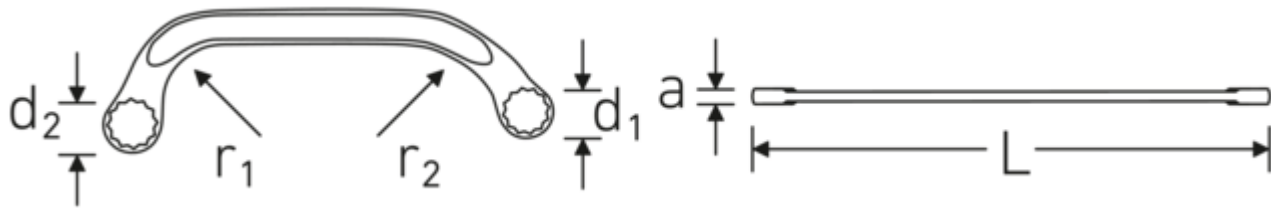

Double-ended ring spanner STARTER, metric

STARTER 27

Product no. **41091618**
GTIN **4018754096770**
Model **STARTER 27 16 x 18**

Label. Double-ended ring spanner Spanner size 16 x 18 mm L.200mm

Features.

- ISO 3318
- Chrome Alloy Steel, chrome plated

Advantages.

High quality STARTER double-ended ring spanner for use in difficult to access screw areas.

Technologies and features.

Anti-Slip-Drive

The special AS-Drive profile makes high force transmission to the flats of screws and bolts possible without damaging them. This also prevents stripping of the screw head.

Thin-walled rings

The thin wall diameter of our rings makes it easier to work in confined spaces. The ring sides are taller than standard nuts, which prevents jamming.

Technical Drawing.

Technical Attributes.

a	8,5 mm
Drive profile	bi-hex AS-Drive®
d1	25,3 mm
d2	27,5 mm
Length mm (L)	200 mm
r1	47 mm
r2	68 mm
Spanner size 1 [mm]	16 mm
Spanner size 2 [mm]	18 mm

Logistics data.

Depth mm (IFS)	200
Width mm (IFS)	68
Height mm (IFS)	9
Length (packed, mm)	230
Width (packed, mm)	95
Height (packed, mm)	35
Volume (packed, dm ³)	0.76475 dm ³
Product no.	41091618
Weight (gross, kg)	0,650
Weight PAP (kg)	0,000
Weight PVC (kg)	0,010
GTIN	4018754096770
Country of origin AWR	GERMANY
Region of origin	Nordrhein-Westfalen
WEEE/ElektroG	nicht ear-pflichtig
Customs tariff no.	82041100
Packing standard	5
Weight	130 g