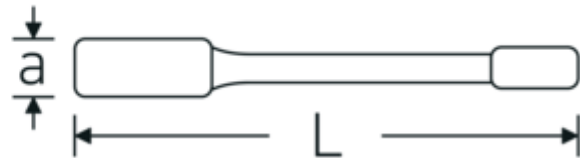

Impact ring wrench, metric

4205

Product no. **42050095**
GTIN **4018754024360**
Model **4205 95**

Label. Impact ring wrench Wrench size 95mm L.400mm

Technical Drawing.

Technical Attributes.

a	41,5 mm
Width mm (b)	152 mm
DIN	DIN 7444
Length mm (L)	400 mm
Wrench width 1 [mm]	95 mm

Logistics data.

Depth mm (IFS)	390
Width mm (IFS)	142
Height mm (IFS)	40
Length (packed, mm)	390
Width (packed, mm)	142
Height (packed, mm)	40
Volume (packed, dm ³)	2.2152 dm ³
Product no.	42050095
Weight (gross, kg)	4,900
Weight PAP (kg)	0,000
Weight PVC (kg)	0,000
GTIN	4018754024360
Country of origin AWR	GERMANY