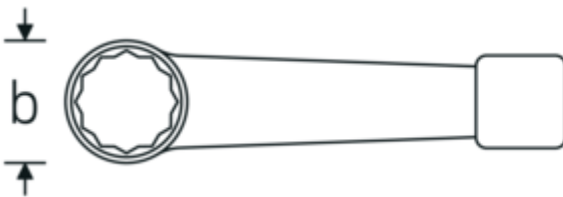

Impact ring wrench, metric

4205

Product no. **42050095**
GTIN **4018754024360**
Model **4205 95**

Label. Impact ring wrench Wrench size 95mm L.400mm

Technical Drawing.

Technical Attributes.

a	41,5 mm
Width mm (b)	152 mm
DIN	DIN 7444
Length mm (L)	400 mm
Wrench width 1 [mm]	95 mm

Logistics data.

Depth mm (IFS)	390
Width mm (IFS)	142
Height mm (IFS)	40
Length (packed, mm)	390
Width (packed, mm)	142
Height (packed, mm)	40
Volume (packed, dm ³)	2.2152 dm ³
Product no.	42050095
Weight (gross, kg)	4,900
Weight PAP (kg)	0,000
Weight PVC (kg)	0,000
GTIN	4018754024360
Country of origin AWR	GERMANY

42050180	4205 180	Impact ring wrench Wrench size 180mm L.650mm	4018754024537
42050210	4205 210	Impact ring wrench Wrench size 210mm L.750mm	4018754024575

GTIN-Code.