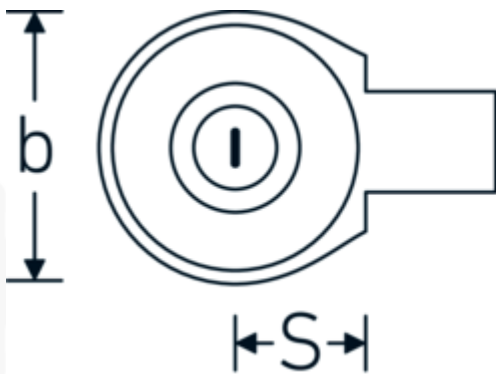

Advantages.

Made in Germany - STAHLWILLE fine-tooth ratchet for 1/2 sockets, interchangeable, Chrome Alloy Steel.

60 sprockets allow for a working angle of only 6 ° - facilitating efficient working even in confined spaces.

Suitable for all tools (independent of manufacturer) with 9 x 12 mm recording.

Maximum torque: 100 N·m.

Technical Drawing.

Technical Attributes.

External square drive (inch)	1/2
Number of teeth	60
Working angle	6 °
Width mm (b)	33 mm
Size	10
Size square socket [inside square drive]	9 x 12 mm
Height mm (h)	24 mm
max. torque	100 N·m
S	17,5 mm

Logistics data.

Depth mm (IFS)	50
Width mm (IFS)	33
Height mm (IFS)	40
WEEE/ElektroG	nicht ear-pflichtig
Length (packed, mm)	50
Width (packed, mm)	33
Height (packed, mm)	40
Volume (packed, dm ³)	0.066 dm ³
Product no.	58250010
Weight (gross, kg)	0,162
Weight PAP (kg)	0,000
Weight PVC (kg)	0,003
GTIN	4018754034529
Country of origin AWR	GERMANY
Region of origin	Nordrhein-Westfalen
Customs tariff no.	82041100
Packing standard	1
Weight	147 g