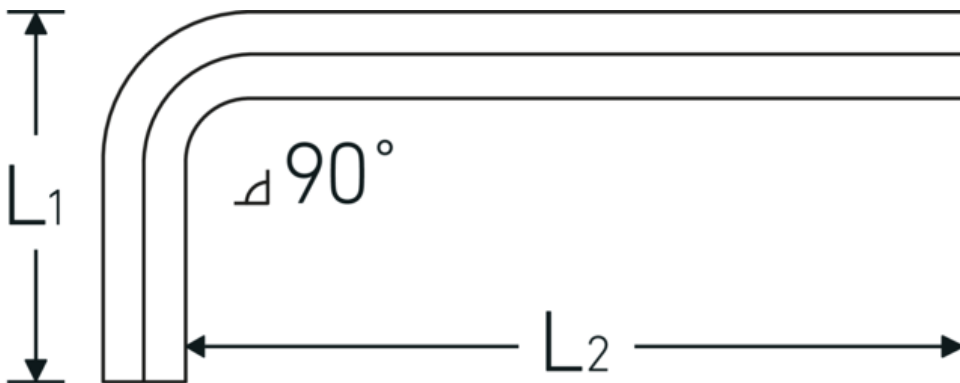

Hex key for socket head bolts

10760aCV

Product no. **43550014**
GTIN **4018754029457**
Model **10760 ACV 7/32**

Label. Hex key L-wrench screwdriver Hex drive 7/32 L.32mm x 80mm

Technical Drawing.

Technical Attributes.

Drive profile	hex
External hex drive (inch)	7/32
L1	32 mm
L2	80 mm
Length mm (L)	90 mm

Logistics data.

Depth mm (IFS)	90
Width mm (IFS)	36
Height mm (IFS)	6
Length (packed, mm)	110
Width (packed, mm)	60
Height (packed, mm)	22
Volume (packed, dm ³)	0.1452 dm ³
Product no.	43550014
Weight (gross, kg)	0,237

Weight PAP (kg)	0,000
Weight PVC (kg)	0,003
GTIN	4018754029457
Country of origin AWR	GERMANY
Region of origin	Hessen
WEEE/ElektroG	nicht ear-pflichtig
Customs tariff no.	82054000
Packing standard	10
Weight	23 g

43550028	10760 ACV 7/16	Hex key L-wrench screwdriver Hex drive 7/16 L.48mm x 124mm	4018754029518
43550032	10760 ACV 1/2	Hex key L-wrench screwdriver Hex drive 1/2 L.50mm x 133mm	4018754029525
43550034	10760 ACV 9/16	Hex key L-wrench screwdriver Hex drive 9/16 L.57mm x 152mm	4018754029532
43550036	10760 ACV 5/8	Hex key L-wrench screwdriver Hex drive 5/8 L.59mm x 160mm	4018754029549
43550040	10760 ACV 3/4	Hex key L-wrench screwdriver Hex drive 3/4 L.70mm x 180mm	4018754029556
43550044	10760 ACV 7/8	Hex key L-wrench screwdriver Hex drive 7/8 L.80mm x 200mm	4018754029563