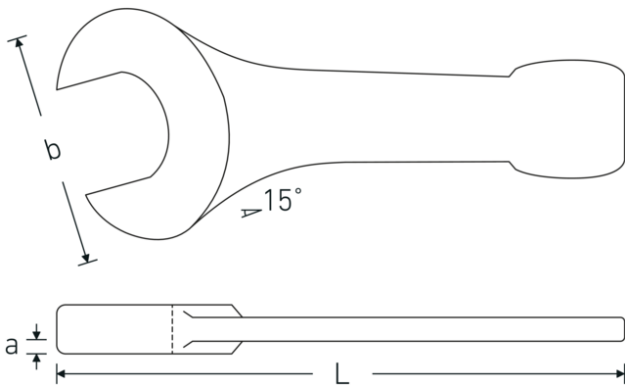

## Open-ended striking spanner

**4204**

Product no. **42040070**  
GTIN **4018754023752**  
Model **4204 70**

**Label.** Open-ended striking spanner Spanner size 70mm L.375mm

**Features.**

- DIN 133
- special tool steel, grey finish

### Technical Drawing.

### Technical Attributes.

a	30 mm
Width mm (b)	154 mm
DIN	DIN 133
Length mm (L)	375 mm
Spanner size 1 [mm]	70 mm

### Logistics data.

Depth mm (IFS)	373
Width mm (IFS)	158
Height mm (IFS)	31
Length (packed, mm)	373
Width (packed, mm)	158
Height (packed, mm)	31
Volume (packed, dm3)	1.826954 dm3

<b>Product no.</b>	42040070
<b>Weight (gross, kg)</b>	4,400
<b>Weight PAP (kg)</b>	0,000
<b>Weight PVC (kg)</b>	0,000
<b>GTIN</b>	4018754023752
<b>Country of origin AWR</b>	GERMANY
<b>Region of origin</b>	Nordrhein-Westfalen
<b>WEEE/ElektroG</b>	nicht ear-pflichtig
<b>Customs tariff no.</b>	82041100
<b>Packing standard</b>	1
<b>Weight</b>	4573 g