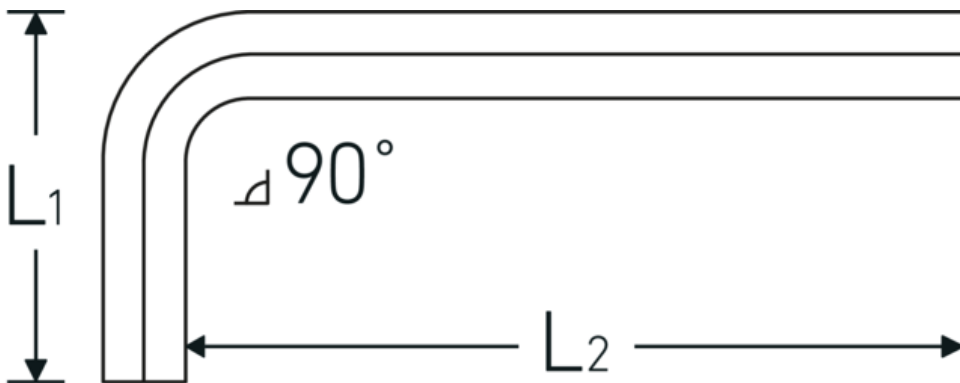

Hex key L-wrench

10760a

Product no. **43553010**
 GTIN **4018754332328**
 Model **10760a 5/32**
WINKELSCHRAUBENDREHER
SECHSKANT

Label.

Hex key L-wrench screwdriver Hex drive 5/32 L.25mm x 65mm

Technical Drawing.

Technical Attributes.

Drive profile	hex
External hex drive (inch)	5/32
L1	25 mm
L2	65 mm

Logistics data.

Depth mm (IFS)	71
Width mm (IFS)	28
Height mm (IFS)	4
Length (packed, mm)	175
Width (packed, mm)	100
Height (packed, mm)	5
Volume (packed, dm ³)	0.0875 dm ³
Product no.	43553010
Weight (gross, kg)	0,102

Weight PAP (kg)	0,000
Weight PVC (kg)	0,004
GTIN	4018754332328
Country of origin AWR	GERMANY
Region of origin	Nordrhein-Westfalen
WEEE/ElektroG	nicht ear-pflichtig
Customs tariff no.	82054000
Packing standard	10
Weight	10 g