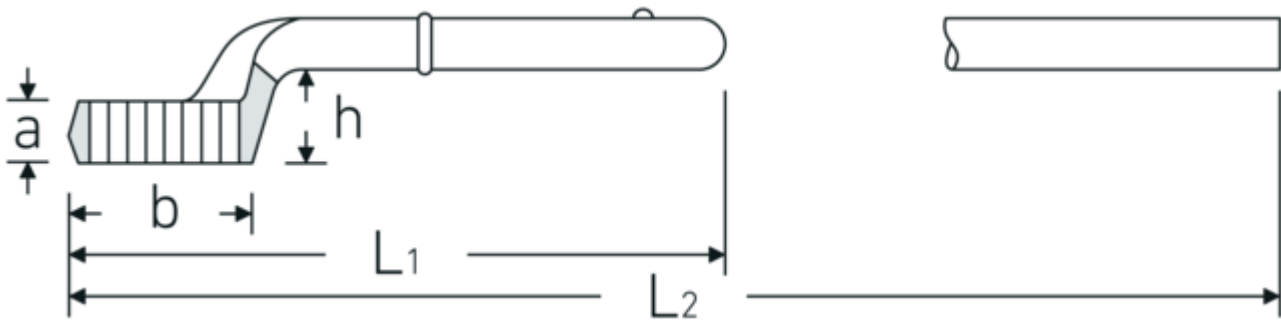

Heavy duty ring wrench

5

Product no. **42020100**
GTIN **4018754023646**
Model **5 100**

Label. Heavy duty ring wrench Wrench size 100mm L.412mm

Technical Drawing.

Technical Attributes.

a	45 mm
Width mm (b)	143 mm
for model	4
Height mm (h)	63 mm
L1	412 mm
L2	1100 mm
Wrench width 1 [mm]	100 mm

Logistics data.

Depth mm (IFS)	425
Width mm (IFS)	145
Height mm (IFS)	91
Length (packed, mm)	425
Width (packed, mm)	145
Height (packed, mm)	91
Volume (packed, dm³)	5.607875 dm ³
Product no.	42020100
Weight (gross, kg)	4,895
Weight PAP (kg)	0,000

Weight PVC (kg)	0,000
GTIN	4018754023646
Country of origin AWR	GERMANY
Region of origin	Nordrhein-Westfalen
WEEE/ElektroG	nicht ear-pflichtig
Customs tariff no.	82041100
Packing standard	1
Weight	4895 g