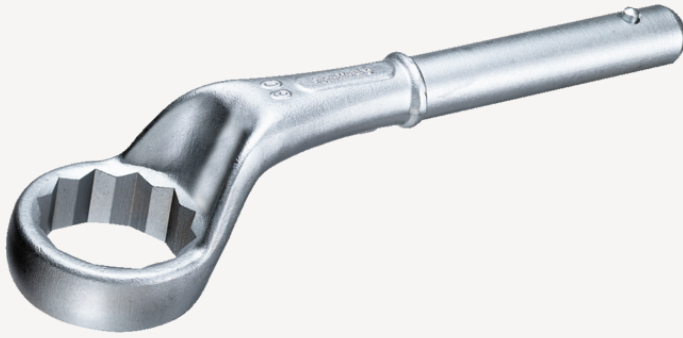

Heavy duty ring wrench

5

Product no. **42020100**
GTIN **4018754023646**
Model **5 100**

Label. Heavy duty ring wrench Wrench size 100mm L.412mm

Technical Drawing.

Technical Attributes.

a	45 mm
Width mm (b)	143 mm
for model	4
Height mm (h)	63 mm
L1	412 mm
L2	1100 mm
Wrench width 1 [mm]	100 mm

Logistics data.

Depth mm (IFS)	425
Width mm (IFS)	145
Height mm (IFS)	91
Length (packed, mm)	425
Width (packed, mm)	145
Height (packed, mm)	91
Volume (packed, dm³)	5.607875 dm ³
Product no.	42020100
Weight (gross, kg)	4,895
Weight PAP (kg)	0,000

Weight PVC (kg)	0,000
GTIN	4018754023646
Country of origin AWR	GERMANY
Region of origin	Nordrhein-Westfalen
WEEE/ElektroG	nicht ear-pflichtig
Customs tariff no.	82041100
Packing standard	1
Weight	4895 g

42020085	5 85	Heavy duty ring wrench Wrench size 85mm L.385mm	4018754023615
42020090	5 90	Heavy duty ring wrench Wrench size 90mm L.410mm	4018754023622
42020095	5 95	Heavy duty ring wrench Wrench size 95mm L.410mm	4018754023639
42020100	5 100	Heavy duty ring wrench Wrench size 100mm L.412mm	4018754023646