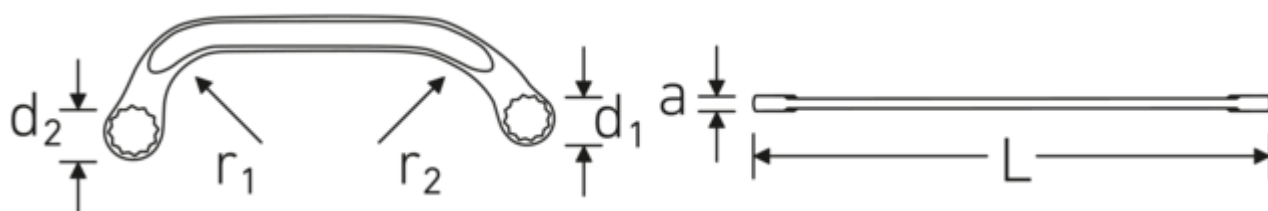

Double-ended ring spanner STARTER, metric

STARTER 27

Product no. **41091113**
GTIN **4018754022045**
Model **STARTER 27 11 x 13**

Label. Double-ended ring spanner Spanner size 11 x 13 mm L.150mm

Features.

- ISO 3318
- Chrome Alloy Steel, chrome plated

Advantages.

High quality STARTER double-ended ring spanner for use in difficult to access screw areas.

Technologies and features.

Anti-Slip-Drive

The special AS-Drive profile makes high force transmission to the flats of screws and bolts possible without damaging them. This also prevents stripping of the screw head.

Thin-walled rings

The thin wall diameter of our rings makes it easier to work in confined spaces. The ring sides are taller than standard nuts, which prevents jamming.

Technical Drawing.

Technical Attributes.

a	6,5 mm
Drive profile	bi-hex AS-Drive®
d1	16,5 mm
d2	19,5 mm
Length mm (L)	150 mm
r1	35 mm
r2	60 mm
Spanner size 1 [mm]	11 mm
Spanner size 2 [mm]	13 mm

Logistics data.

Depth mm (IFS)	151
Width mm (IFS)	56
Height mm (IFS)	7
Length (packed, mm)	153
Width (packed, mm)	58
Height (packed, mm)	55
Volume (packed, dm ³)	0.48807 dm ³
Product no.	41091113
Weight (gross, kg)	0,515
Weight PAP (kg)	0,000
Weight PVC (kg)	0,008
GTIN	4018754022045
Country of origin AWR	GERMANY
Region of origin	Nordrhein-Westfalen
WEEE/ElektroG	nicht ear-pflichtig
Customs tariff no.	82041100
Packing standard	10
Weight	50 g