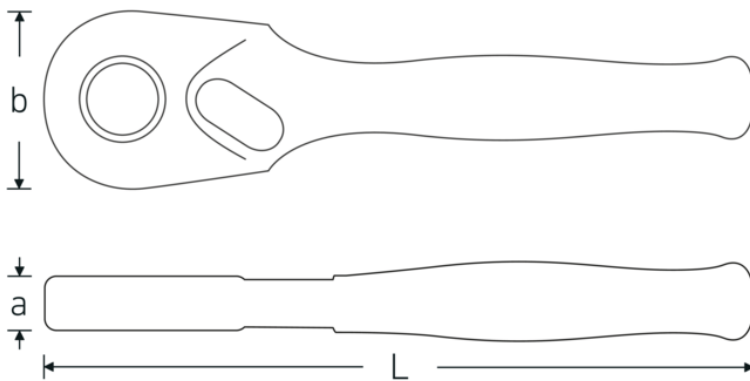

## Mini fine-tooth bit ratchet 1/4"

418B

Product no. 11133030  
GTIN 4018754291373  
Model 418B

**Label.** 1/4 Mini bit ratchet fine-tooth RSW.4.5° L.90mm

- Features.**
- 90 mm short version
  - reversible
  - 80 teeth
  - with steel handle
  - inside hexagon 1/4"
  - DIN 3126/ISO 1173 D 6.3
  - for bit screwdriver sockets 1/4"
  - internal hex drive with a collar-thrust spring
  - bits are easy to insert, lock securely in position and can be removed just as easily
  - for use in confined spaces, re-engages after movement of 4.5°
  - construction without screws prevents foreign object damage

### Fine-tooth ratchet mechanism

Our fine-tooth ratchets with 80 teeth re-engage after just 4.5° for maximum precision in confined spaces. 8 pairs of parallel teeth simultaneously ensure maximum load-bearing capacity and particularly smooth running, even at high torques.

## Technical Drawing.