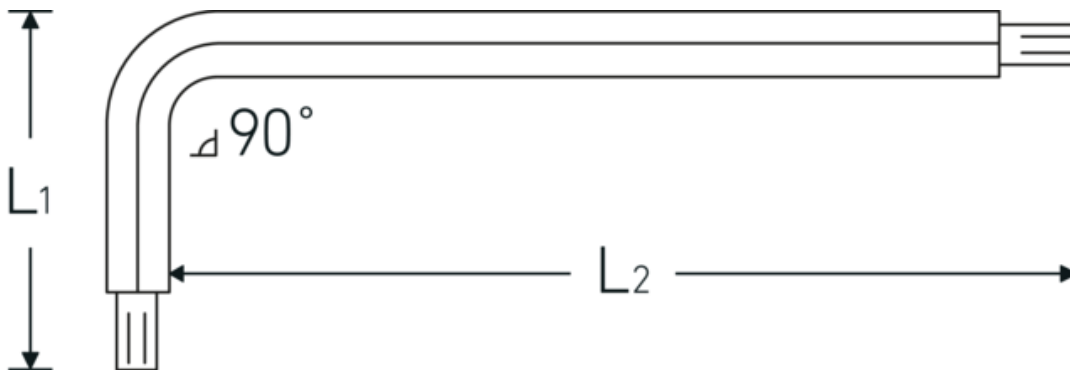

## Hex key with ball end for socket head bolts

10767

Product no. **43263002**  
 GTIN **4018754332779**  
 Model **10767 2 KUGELKOPF-  
 WINKELSCHRAUBENDREHER  
 SECHSKANT**

### Label.

Hex key with ball end for socket head bolts Hex drive 2mm L.16mm x 99mm

### Technical Attributes.

Drive profile	hex
External hex drive (mm)	2 mm
L1	16 mm
L2	99 mm

### Logistics data.

Depth mm (IFS)	101
Width mm (IFS)	17
Height mm (IFS)	2
Length (packed, mm)	175
Width (packed, mm)	100
Height (packed, mm)	2
Volume (packed, dm <sup>3</sup> )	0.035 dm <sup>3</sup>
Product no.	43263002
Weight (gross, kg)	0,034