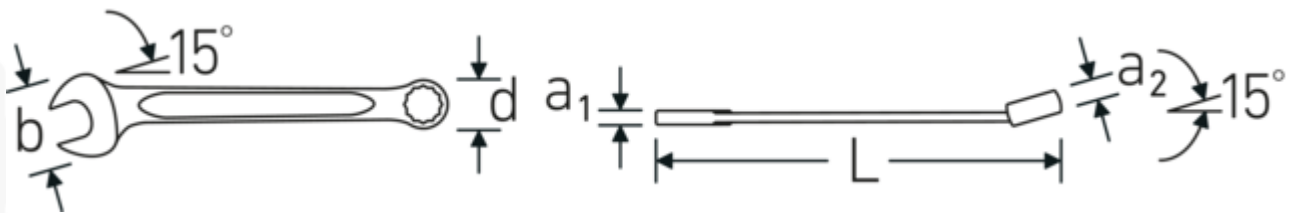

Double-T profile

Our combination and ring spanners have an additional recess in the middle of the tool. Similar to the principle of a double T-beam, this provides a tremendous load capacity and maximum strength whilst reducing weight.

Thin-walled rings

The thin wall diameter of our rings makes it easier to work in confined spaces. The ring sides are taller than standard nuts, which prevents jamming.

Offset Shaft Design

Our spanners are specially designed with additional reinforcement in the load zones where the greatest amount of force is transmitted - namely where the jaw meets the shank - in order to prevent deformation.

Technical Drawing.

Technical Attributes.

a1	4,8 mm
a2	7 mm
Width mm (b)	23 mm
d	14,3 mm
DIN	DIN 3113 Form A / ISO 7738 Form A
Length mm (L)	125 mm
Jaw angle	15 °
Ring position	15 °
Spanner size 1 [inch]	3/8 "
Spanner size 2 [inch]	3/8 "

Logistics data.

Depth mm (IFS)	128
Width mm (IFS)	23
Height mm (IFS)	10
Length (packed, mm)	128
Width (packed, mm)	40
Height (packed, mm)	39
Volume (packed, dm3)	0.19968 dm3
Product no.	40482424
Weight (gross, kg)	0,365
Weight PAP (kg)	0,000
Weight PVC (kg)	0,004
GTIN	4018754020133
Country of origin AWR	GERMANY
Region of origin	Nordrhein-Westfalen
WEEE/ElektroG	nicht ear-pflichtig
Customs tariff no.	82041100
Packing standard	10
Weight	32 g