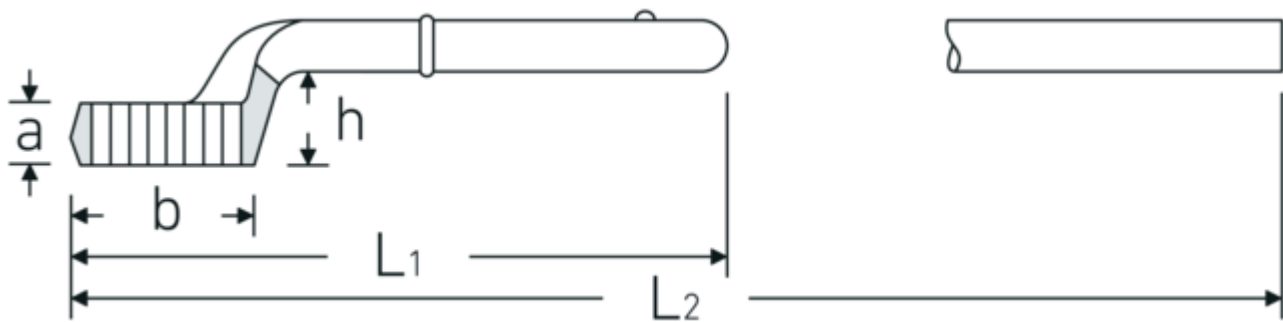

Heavy duty ring wrench

5

Product no. **42020050**
GTIN **4018754023523**
Model **5 50**

Label. Heavy duty ring wrench Wrench size 50mm L.290mm

Technical Drawing.

Technical Attributes.

a	25,5 mm
Width mm (b)	76 mm
for model	3
Height mm (h)	42,5 mm
L1	290 mm
L2	920 mm
Wrench width 1 [mm]	50 mm

Logistics data.

Depth mm (IFS)	292
Width mm (IFS)	75
Height mm (IFS)	65
Length (packed, mm)	292
Width (packed, mm)	75
Height (packed, mm)	65
Volume (packed, dm ³)	1.4235 dm ³
Product no.	42020050
Weight (gross, kg)	1,426
Weight PAP (kg)	0,000

Weight PVC (kg)	0,000
GTIN	4018754023523
Country of origin AWR	GERMANY
Region of origin	Nordrhein-Westfalen
WEEE/ElektroG	nicht ear-pflichtig
Customs tariff no.	82041100
Packing standard	1
Weight	1426 g