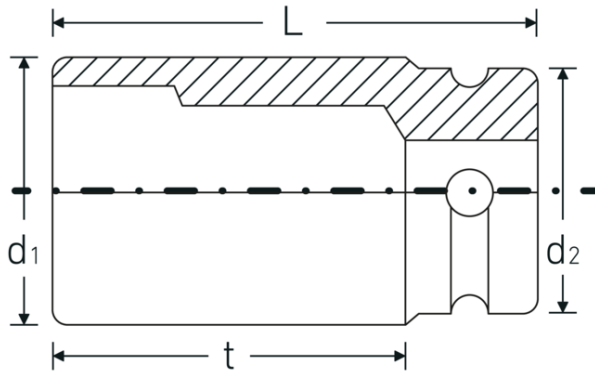

Advantages.

1" internal square drive.

Product highlights.

Powerful and resilient.

The sockets are made from high-quality Chrome Alloy Steel. They are hardened in oil to prevent stress and distortion.

Optimized functionality.

All IMPACT sockets have a through cross hole for the connecting pin and a deep groove for the rubber locking ring. The locking pin is not stressed during use.

High fitting accuracy.

The high precision fit, achieved through tight tolerances, ensures optimal, backlash-free transmission of forces to the socket.

Technical Drawing.

Technical Attributes.

Drive profile	hex
Internal square drive (inch)	1 "
d1	63 mm
d2	54 mm
DIN	DIN 3129 / ISO 1711-2
Length mm (L)	70 mm
Width across flats [mm]	41 mm
t	36,5 mm

Logistics data.

Depth mm (IFS)	70
Width mm (IFS)	63
Height mm (IFS)	63
WEEE/ElektroG	nicht ear-pflichtig
Length (packed, mm)	125
Width (packed, mm)	73
Height (packed, mm)	65
Volume (packed, dm3)	0.593125 dm3
Product no.	26010041
Weight (gross, kg)	1,784
Weight PAP (kg)	0,000
Weight PVC (kg)	0,009
GTIN	4018754016334
Country of origin AWR	GERMANY
Region of origin	Nordrhein-Westfalen
Customs tariff no.	82042000
Packing standard	2
Weight	892 g