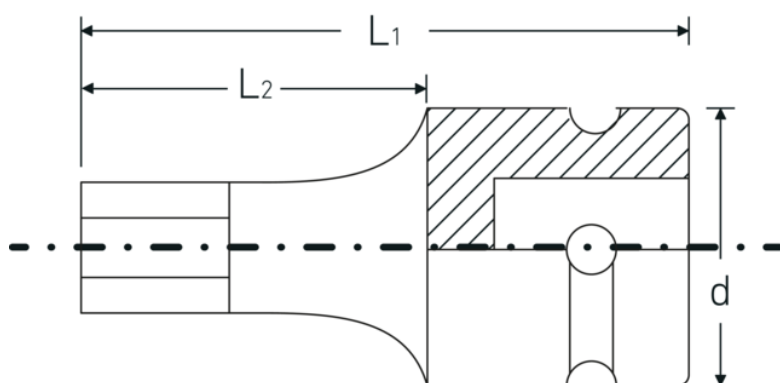

IMPACT screwdriver sockets 1/2"

54IMP

Product no. **23050017**
GTIN **4018754233861**
Model **54 IMP 17**

Label. IMPACT screwdriver socket 1/2 " 17 mm L.40mm

- Features.**
- for hex socket bolts
 - 1/2" internal square drive
 - Chrome Alloy Steel, gunmetal finish

Product highlights.

Optimized functionality.

All IMPACT sockets have a through cross hole for the connecting pin and a deep groove for the rubber locking ring. The locking pin is not stressed during use.

High fitting accuracy.

The high precision fit, achieved through tight tolerances, ensures optimal, backlash-free transmission of forces to the socket.

Technical Drawing.

Technical Attributes.

Drive profile	hex
External hex drive (mm)	17 mm
Internal square drive (inch)	1/2 "
d	25 mm
L1	40 mm
L2	20 mm

Logistics data.

Depth mm (IFS)	45
Width mm (IFS)	30
Height mm (IFS)	30
WEEE/ElektroG	nicht ear-pflichtig
Length (packed, mm)	155
Width (packed, mm)	50
Height (packed, mm)	31
Volume (packed, dm3)	0.24025 dm3
Product no.	23050017
Weight (gross, kg)	0,675
Weight PAP (kg)	0,000
Weight PVC (kg)	0,004
GTIN	4018754233861
Country of origin AWR	TAIWAN, PROVINCE OF CHINA
Region of origin	Ausländischer Ursprung
Customs tariff no.	82042000
Packing standard	5
Weight	134 g