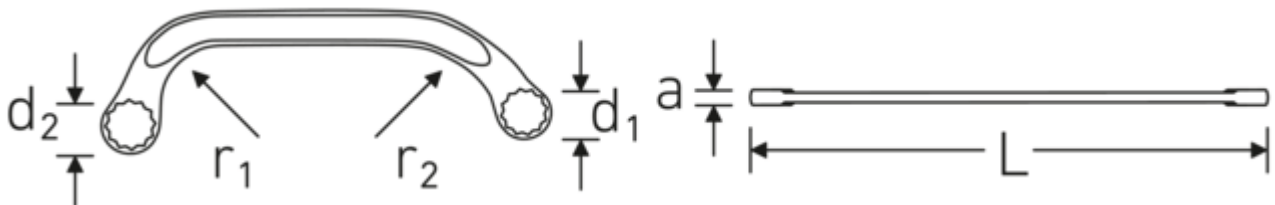

### Anti-Slip-Drive

The special AS-Drive profile makes high force transmission to the flats of screws and bolts possible without damaging them. This also prevents stripping of the screw head.

### Thin-walled rings

The thin wall diameter of our rings makes it easier to work in confined spaces. The ring sides are taller than standard nuts, which prevents jamming.

## Technical Attributes.

<b>a</b>	7,5 mm
<b>Drive profile</b>	bi-hex AS-Drive®
<b>d1</b>	21 mm
<b>d2</b>	24,5 mm
<b>Length mm (L)</b>	179 mm
<b>r1</b>	36 mm
<b>r2</b>	64 mm
<b>Wrench width 1 [mm]</b>	14 mm
<b>Wrench width 2 [mm]</b>	16 mm