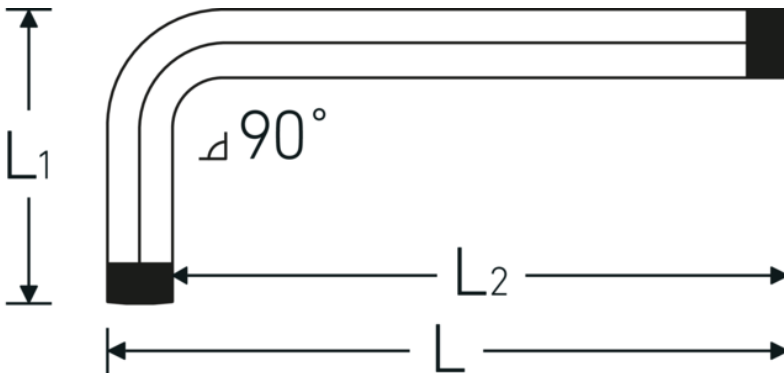

Hex keys for TORX® screws

10766

Product no. **43223010**
 GTIN **4018754332588**
 Model **10766 T10**
WINKELSCHRAUBENDREHER
TORX

Label. Hex keys for TORX® screws L.17mm x 51mm

Features.

- for inside TORX® screws
- Chrome Vanadium, chrome plated

Technical Drawing.

Technical Attributes.

Drive profile	TORX®
Size of output profile	T10
L1	17 mm
L2	51 mm

Logistics data.

Depth mm (IFS)	64
Width mm (IFS)	3
Height mm (IFS)	3
Length (packed, mm)	170
Width (packed, mm)	100
Height (packed, mm)	4
Volume (packed, dm ³)	0.068 dm ³

Product no.	43223010
Weight (gross, kg)	0,046
Weight PAP (kg)	0,000
Weight PVC (kg)	0,004
GTIN	4018754332588
Country of origin AWR	GERMANY
Region of origin	Nordrhein-Westfalen
WEEE/ElektroG	nicht ear-pflichtig
Customs tariff no.	82054000
Packing standard	10
Weight	3 g

Variants.

Product no.	Model no. (ERP)	Description	GTIN
43223008	10766 T8 WINKELSCHRAUBENDREHER TORX	Hex keys for TORX® screws L.16mm x 44mm	4018754332564
43223009	10766 T9 WINKELSCHRAUBENDREHER TORX	Hex keys for TORX® screws L.16mm x 48mm	4018754332571
43223010	10766 T10 WINKELSCHRAUBENDREHER TORX	Hex keys for TORX® screws L.17mm x 51mm	4018754332588
43223015	10766 T15 WINKELSCHRAUBENDREHER TORX	Hex keys for TORX® screws L.18mm x 54mm	4018754332595
43223020	10766 T20 WINKELSCHRAUBENDREHER TORX	Hex keys for TORX® screws L.19mm x 57mm	4018754332601
43223025	10766 T25 WINKELSCHRAUBENDREHER TORX	Hex keys for TORX® screws L.20mm x 60mm	4018754332618
43223027	10766 T27 WINKELSCHRAUBENDREHER TORX	Hex keys for TORX® screws L.21mm x 64mm	4018754332625
43223030	10766 T30 WINKELSCHRAUBENDREHER TORX	Hex keys for TORX® screws L.24mm x 70mm	4018754332632
43223040	10766 T40 WINKELSCHRAUBENDREHER TORX	Hex keys for TORX® screws L.26mm x 76mm	4018754332649