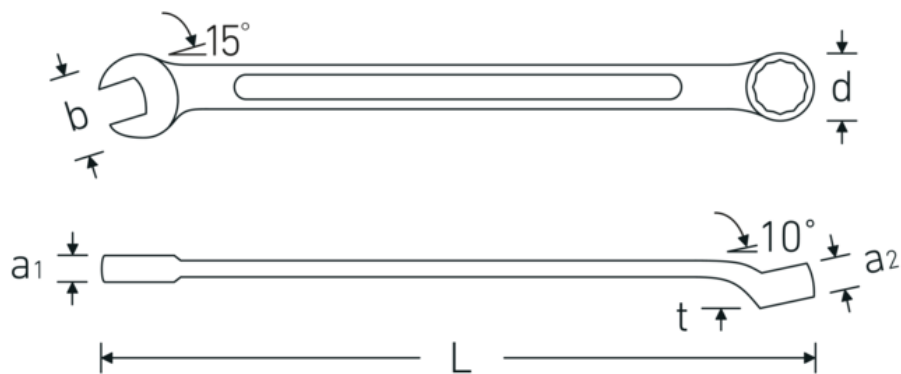

Combination spanner, metric

4014

Product no. **40147575**
GTIN **4018754226481**
Model **4014 75**

Label. Combination spanner Spanner size 75 mm L.810mm

Features.

- Chrome-Vanadium, chrome plated

Product highlights.

Technologies and features.

Thin-walled rings

The thin wall diameter of our rings makes it easier to work in confined spaces. The ring sides are taller than standard nuts, which prevents jamming.

Technical Drawing.

Technical Attributes.

a1	26 mm
a2	38 mm
Width mm (b)	153 mm
d	110 mm
DIN	DIN 3113 Form A
Length mm (L)	810 mm
Jaw angle	10 °
Spanner size 1 [mm]	75 mm
Ring position	10 °
Spanner size 2 [mm]	75 mm
t	57,5 mm

Logistics data.

Depth mm (IFS)	810
Width mm (IFS)	150
Height mm (IFS)	55
Length (packed, mm)	810
Width (packed, mm)	150
Height (packed, mm)	55
Volume (packed, dm3)	6.6825 dm3
Product no.	40147575
Weight (gross, kg)	6,500
Weight PAP (kg)	0,000
Weight PVC (kg)	0,000
GTIN	4018754226481
Country of origin AWR	GERMANY
Region of origin	Nordrhein-Westfalen
WEEE/ElektroG	nicht ear-pflichtig
Customs tariff no.	82041100
Packing standard	1
Weight	6500 g