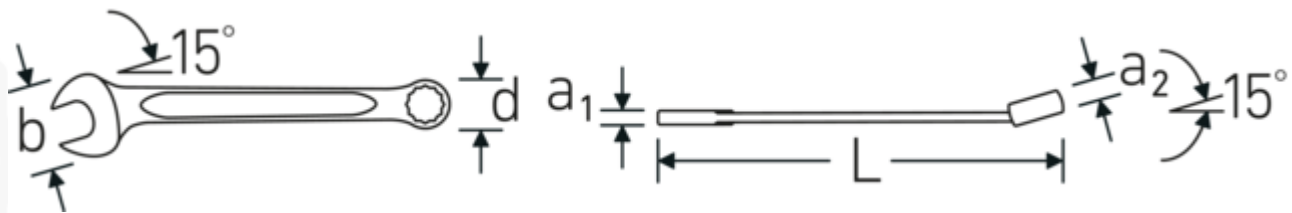

Double-T profile

Our combination and ring spanners have an additional recess in the middle of the tool. Similar to the principle of a double T-beam, this provides a tremendous load capacity and maximum strength whilst reducing weight.

Thin-walled rings

The thin wall diameter of our rings makes it easier to work in confined spaces. The ring sides are taller than standard nuts, which prevents jamming.

Offset Shaft Design

Our spanners are specially designed with additional reinforcement in the load zones where the greatest amount of force is transmitted - namely where the jaw meets the shank - in order to prevent deformation.

Technical Drawing.

Technical Attributes.

a1	11 mm
a2	19 mm
Width mm (b)	88 mm
d	58 mm
DIN	DIN 3113 Form A / ISO 7738 Form A
Length mm (L)	480 mm
Jaw angle	15 °
Ring position	15 °
Spanner size 1 [inch]	1 5/8 "
Spanner size 2 [inch]	1 5/8 "

Logistics data.

Depth mm (IFS)	480
Width mm (IFS)	88
Height mm (IFS)	32
Length (packed, mm)	481
Width (packed, mm)	89
Height (packed, mm)	33
Volume (packed, dm3)	1.412697 dm3
Product no.	40486666
Weight (gross, kg)	0,980
Weight PAP (kg)	0,000
Weight PVC (kg)	0,017
GTIN	4018754020331
Country of origin AWR	GERMANY
Region of origin	Nordrhein-Westfalen
WEEE/ElektroG	nicht ear-pflichtig
Customs tariff no.	82041100
Packing standard	1
Weight	1021 g