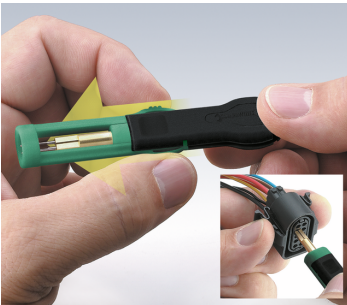

Cable extractor tool KABELEX®

1556

Product no. **74620006**
GTIN **4018754130559**
Model **1556N**
ENTRIEGELUNGSWERKZEUG
KABELEX

Label.

Cable extractor tool KABELEX® Model 1556 Flat contact dimension d.1,6mm

Features.

- for flat plug-in sockets, Micro-Timer II, III contacts, e.g. in Mercedes-Benz, Opel/Vauxhall, Porsche, PSA, Renault, Saab, Seat, Skoda, VW/Audi

Product highlights.

Individual.

STAHlwILLE KABELEX® range. More than 30 different tools to release cable connectors quickly and easily - without cutting them off, which saves time and money. Available as single tools, individually combined sets or special sets for certain vehicle marques.

The specialists.

Efficiency in the workplace - when it pays to be competitive, removing cables on vehicles safely and quickly gives you that advantage. This is why STAHlwILLE offers over 30 different cable removing tools for cars. The fine but highly resilient blades are made of Chrome Alloy Steel and special spring steel.

Variants.

Product no.	Model no. (ERP)	Description	GTIN
74620006	1556N ENTRIEGELUNGSWERKZEUG KABELEX	Cable extractor tool KABELEX® Model1556 Flat contact dimension d.1,6mm	4018754130559

GTIN-Code.

STAHLWILLE Eduard Wille GmbH & Co. KG