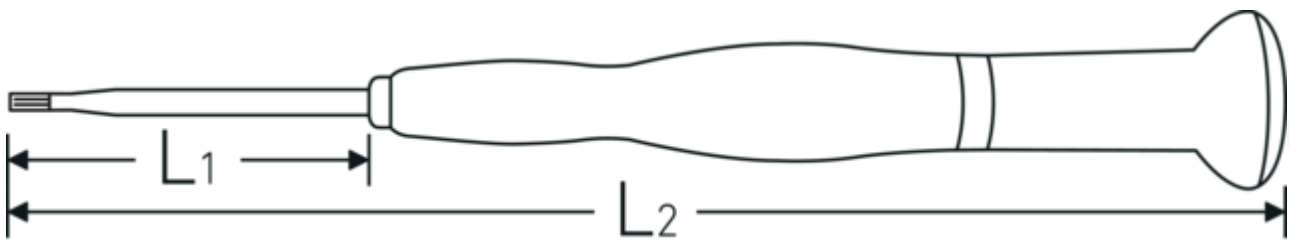

4754

Product no. 47540004
GTIN 4018754355167
Model 4754 T4

Label. Electronic TORX® screwdrivers T4 L.50mm

Technical Drawing.

Technical Attributes.

Size of output profile	T4
L1	50 mm
L2	150 mm

Logistics data.

Depth mm (IFS)	154
Width mm (IFS)	20
Height mm (IFS)	20
Length (packed, mm)	156
Width (packed, mm)	78
Height (packed, mm)	28
Volume (packed, dm3)	0.340704 dm3
Product no.	47540004
Weight (gross, kg)	0,104
Weight PAP (kg)	0,044
Weight PVC (kg)	0,000
GTIN	4018754355167

Country of origin AWR	GERMANY
Region of origin	Nordrhein-Westfalen
WEEE/ElektroG	nicht ear-pflichtig
Customs tariff no.	82054000
Packing standard	5
Weight	17 g

Variants.

Product no.	Model no. (ERP)	Description	GTIN
47540004	4754 T4	Electronic TORX® screwdrivers T4 L.50mm	4018754355167
47540005	4754 T5	Electronic TORX® screwdrivers T5 L.50mm	4018754355174
47540006	4754 T6	Electronic TORX® screwdrivers T6 L.50mm	4018754355181
47540007	4754 T7	Electronic TORX® screwdrivers T7 L.50mm	4018754355198
47540008	4754 T8	Electronic TORX® screwdrivers T8 L.60mm	4018754355204
47540009	4754 T9	Electronic TORX® screwdrivers T9 L.60mm	4018754355211
47540010	4754 T10	Electronic TORX® screwdrivers T10 L.60mm	4018754355235
47540015	4754 T15	Electronic TORX® screwdrivers T15 L.80mm	4018754355273