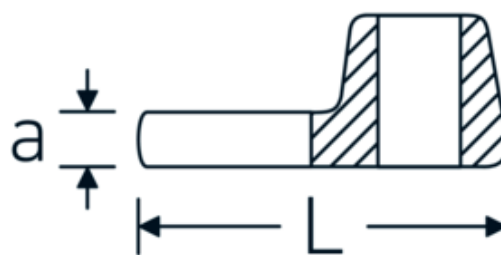

## Crowfoot-Schlüssel, metrisch

540

Art.-Nr. 01200008  
GTIN 4018754149117  
Modell 540 8

**Bezeichnung.** 1/4 " Crowfoot-Schlüssel SW 8mm L.25,5mm

**Eigenschaften.** • Chrome Alloy Steel, verchromt

## Technische Zeichnung.

## Technische Attribute.

a	6,3 mm
Antriebsvierkant innen (Zoll)	1/4 "
Breite mm (b)	19,8 mm
Länge mm (L)	25,5 mm
S	14,6 mm
Schlüsselweite [mm]	8 mm

## Varianten.

Art.-Nr.	Modell-Nr. (ERP)	Bezeichnung	GTIN
01200008	540 8	1/4 " Crowfoot-Schlüssel SW 8mm L.25,5mm	4018754149117
01200009	540 9	1/4 " Crowfoot-Schlüssel SW 9mm L.25,5mm	4018754149124
01200010	540 10	1/4 " Crowfoot-Schlüssel SW 10mm L.25,5mm	4018754149131
02200011	540 11	3/8 " Crowfoot-Schlüssel SW 11mm L.32mm	4018754149414
02200012	540 12	3/8 " Crowfoot-Schlüssel SW 12mm L.34,3mm	4018754003495
02200013	540 13	3/8 " Crowfoot-Schlüssel SW 13mm L.34,3mm	4018754003501
02200014	540 14	3/8 " Crowfoot-Schlüssel SW 14mm L.37,7mm	4018754003518
02200015	540 15	3/8 " Crowfoot-Schlüssel SW 15mm L.37,7mm	4018754003525
02200016	540 16	3/8 " Crowfoot-Schlüssel SW 16mm L.37,7mm	4018754003532
02200017	540 17	3/8 " Crowfoot-Schlüssel SW 17mm L.42,5mm	4018754003549
02200018	540 18	3/8 " Crowfoot-Schlüssel SW 18mm L.42,5mm	4018754003556
02200019	540 19	3/8 " Crowfoot-Schlüssel SW 19mm L.42,5mm	4018754003563
02200020	540 20	3/8 " Crowfoot-Schlüssel SW 20mm L.42,4mm	4018754141067
02200021	540 21	3/8 " Crowfoot-Schlüssel SW 21mm L.44,5mm	4018754003570
02200022	540 22	3/8 " Crowfoot-Schlüssel SW 22mm L.44,5mm	4018754003587
02200023	540 23	3/8 " Crowfoot-Schlüssel SW 23mm L.44,5mm	4018754141074
02200024	540 24	3/8 " Crowfoot-Schlüssel SW 24mm L.44,4mm	4018754003594
02200025	540 25	3/8 " Crowfoot-Schlüssel SW 25mm L.47mm	4018754141081
02200026	540 26	3/8 " Crowfoot-Schlüssel SW 26mm L.47mm	4018754149162
02200027	540 27	3/8 " Crowfoot-Schlüssel SW 27mm L.47mm	4018754149179
02200028	540 28	3/8 " Crowfoot-Schlüssel SW 28mm L.50mm	4018754148806
02200030	540 30	3/8 " Crowfoot-Schlüssel SW 30mm L.50mm	4018754149186