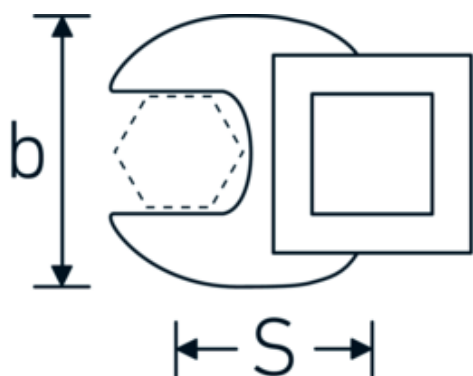

## Crowfoot-Schlüssel, metrisch

540

Art.-Nr. 01200008  
GTIN 4018754149117  
Modell 540 8

**Bezeichnung.** 1/4 " Crowfoot-Schlüssel SW 8mm L.25,5mm

**Eigenschaften.** • Chrome Alloy Steel, verchromt

## Technische Zeichnung.

## Technische Attribute.

a	6,3 mm
Antriebsvierkant innen (Zoll)	1/4 "
Breite mm (b)	19,8 mm
Länge mm (L)	25,5 mm
S	14,6 mm
Schlüsselweite [mm]	8 mm

## Varianten.

Art.-Nr.	Modell-Nr. (ERP)	Bezeichnung	GTIN
01200008	540 8	1/4 " Crowfoot-Schlüssel SW 8mm L.25,5mm	4018754149117
01200009	540 9	1/4 " Crowfoot-Schlüssel SW 9mm L.25,5mm	4018754149124
01200010	540 10	1/4 " Crowfoot-Schlüssel SW 10mm L.25,5mm	4018754149131
02200011	540 11	3/8 " Crowfoot-Schlüssel SW 11mm L.32mm	4018754149414
02200012	540 12	3/8 " Crowfoot-Schlüssel SW 12mm L.34,3mm	4018754003495
02200013	540 13	3/8 " Crowfoot-Schlüssel SW 13mm L.34,3mm	4018754003501
02200014	540 14	3/8 " Crowfoot-Schlüssel SW 14mm L.37,7mm	4018754003518
02200015	540 15	3/8 " Crowfoot-Schlüssel SW 15mm L.37,7mm	4018754003525
02200016	540 16	3/8 " Crowfoot-Schlüssel SW 16mm L.37,7mm	4018754003532
02200017	540 17	3/8 " Crowfoot-Schlüssel SW 17mm L.42,5mm	4018754003549
02200018	540 18	3/8 " Crowfoot-Schlüssel SW 18mm L.42,5mm	4018754003556
02200019	540 19	3/8 " Crowfoot-Schlüssel SW 19mm L.42,5mm	4018754003563
02200020	540 20	3/8 " Crowfoot-Schlüssel SW 20mm L.42,4mm	4018754141067
02200021	540 21	3/8 " Crowfoot-Schlüssel SW 21mm L.44,5mm	4018754003570
02200022	540 22	3/8 " Crowfoot-Schlüssel SW 22mm L.44,5mm	4018754003587
02200023	540 23	3/8 " Crowfoot-Schlüssel SW 23mm L.44,5mm	4018754141074
02200024	540 24	3/8 " Crowfoot-Schlüssel SW 24mm L.44,4mm	4018754003594
02200025	540 25	3/8 " Crowfoot-Schlüssel SW 25mm L.47mm	4018754141081
02200026	540 26	3/8 " Crowfoot-Schlüssel SW 26mm L.47mm	4018754149162
02200027	540 27	3/8 " Crowfoot-Schlüssel SW 27mm L.47mm	4018754149179
02200028	540 28	3/8 " Crowfoot-Schlüssel SW 28mm L.50mm	4018754148806
02200030	540 30	3/8 " Crowfoot-Schlüssel SW 30mm L.50mm	4018754149186