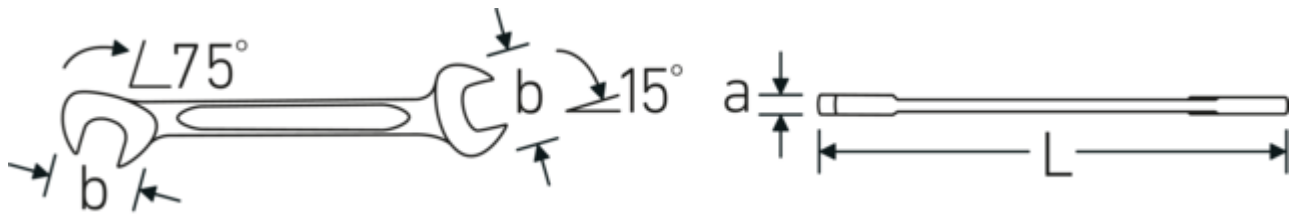

Small double-open ended spanner ELECTRIC, metric

ELECTRIC 12

Product no. **40060707**
GTIN **4018754018581**
Model **ELECTRIC 12 7**

Label.

Double open-ended spanner, small Spanner size 7 mm L.91mm

Features.

Technologies and features.

Double-T profile

Our combination and ring spanners have an additional recess in the middle of the tool. Similar to the principle of a double T-beam, this provides a tremendous load capacity and maximum strength whilst reducing weight.

Offset Shaft Design

Our spanners are specially designed with additional reinforcement in the load zones where the greatest amount of force is transmitted - namely where the jaw meets the shank - in order to prevent deformation.

Technical Drawing.

Technical Attributes.

a	2 mm
Width mm (b)	14.7 mm
Length mm (L)	91 mm
Jaw angle	15/75 °
Spanner size 1 [mm]	7 mm
Spanner size 2 [mm]	7 mm

Logistics data.

Depth mm (IFS)	91
Width mm (IFS)	15
Height mm (IFS)	2
Length (packed, mm)	100
Width (packed, mm)	40
Height (packed, mm)	10
Volume (packed, dm ³)	0.04 dm ³
Product no.	40060707
Weight (gross, kg)	0,094
Weight PAP (kg)	0,000
Weight PVC (kg)	0,003
GTIN	4018754018581
Country of origin AWR	GERMANY
Region of origin	Nordrhein-Westfalen
WEEE/ElektroG	nicht ear-pflichtig
Customs tariff no.	82041100
Packing standard	10
Weight	9 g