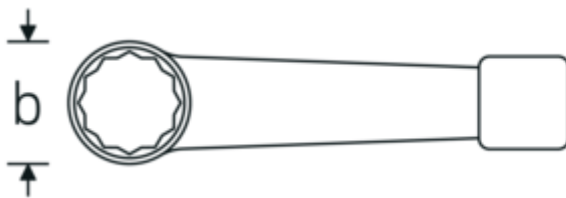

Impact ring spanner, metric

4205

Product no. **42050046**
GTIN **4018754024193**
Model **4205 46**

Label. Striking face ring spanner Spanner size 46mm L.240mm

Features.

- DIN 7444
- special steel, grey

Technical Drawing.

Technical Attributes.

a	22,5 mm
Width mm (b)	75 mm
DIN	DIN 7444
Length mm (L)	240 mm
Spanner size 1 [mm]	46 mm

Logistics data.

Depth mm (IFS)	240
Width mm (IFS)	74
Height mm (IFS)	22
Length (packed, mm)	240
Width (packed, mm)	74
Height (packed, mm)	22
Volume (packed, dm3)	0.39072 dm3
Product no.	42050046
Weight (gross, kg)	0,915
Weight PAP (kg)	0,000
Weight PVC (kg)	0,000