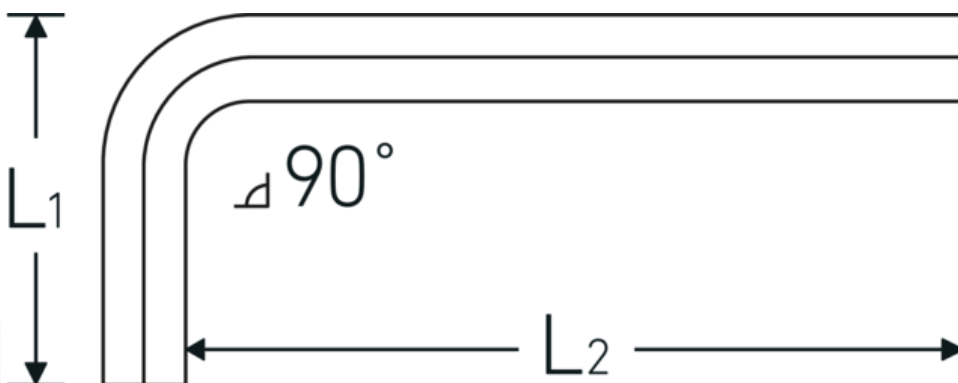

Hex key L-spanner

10760a

Product no. **43553003**
GTIN **4018754332267**
Model **10760a 3/64**
WINKELSCHRAUBENDREHER
SECHSKANT

Label. Hex key L-spanner screwdriver Hex drive 3/64 L.14mm x 45mm

Features.

- for cap head screws
- chrome vanadium, nickel-plated

Advantages.

For Allen screws

Technical Drawing.

Technical Attributes.

Drive profile Hexagonal
External hex drive (inch) 3/64

Logistics data.

Depth mm (IFS) 41
Width mm (IFS) 12

L1	14 mm	Height mm (IFS)	1
L2	45 mm	Length (packed, mm)	170
		Width (packed, mm)	60
		Height (packed, mm)	2
		Volume (packed, dm3)	0.0204 dm3
		Product no.	43553003
		Weight (gross, kg)	0,010
		Weight PAP (kg)	0,000
		Weight PVC (kg)	0,004
		GTIN	4018754332267
		Country of origin AWR	GERMANY
		Region of origin	Nordrhein-Westfalen
		WEEE/ElektroG	nicht ear-pflichtig
		Customs tariff no.	82054000
		Packing standard	10
		Weight	1 g

Variants.

Product no.	Model no. (ERP)	Description	GTIN
43553003	10760a 3/64 WINKELSCHRAUBENDREHER SECHSKANT	Hex key L-spanner screwdriver Hex drive 3/64 L.14mm x 45mm	4018754332267
43553004	10760a 1/16 WINKELSCHRAUBENDREHER SECHSKANT	Hex key L-spanner screwdriver Hex drive 1/16 L.15mm x 45mm	4018754332274
43553005	10760a 5/64 WINKELSCHRAUBENDREHER SECHSKANT	Hex key L-spanner screwdriver Hex drive 5/64 L.16mm x 50mm	4018754332281
43553006	10760a 3/32 WINKELSCHRAUBENDREHER SECHSKANT	Hex key L-spanner screwdriver Hex drive 3/32 L.17mm x 51mm	4018754332298
43553008	10760a 1/8 WINKELSCHRAUBENDREHER SECHSKANT	Hex key L-spanner screwdriver Hex drive 1/8 L.22mm x 57mm	4018754332304
43553009	10760a 9/64 WINKELSCHRAUBENDREHER SECHSKANT	Hex key L-spanner screwdriver Hex drive 9/64 L.23mm x 63mm	4018754332311
43553010	10760a 5/32 WINKELSCHRAUBENDREHER SECHSKANT	Hex key L-spanner screwdriver Hex drive 5/32 L.25mm x 65mm	4018754332328
43553012	10760a 3/16 WINKELSCHRAUBENDREHER SECHSKANT	Hex key L-spanner screwdriver Hex drive 3/16 L.29mm x 70mm	4018754332335