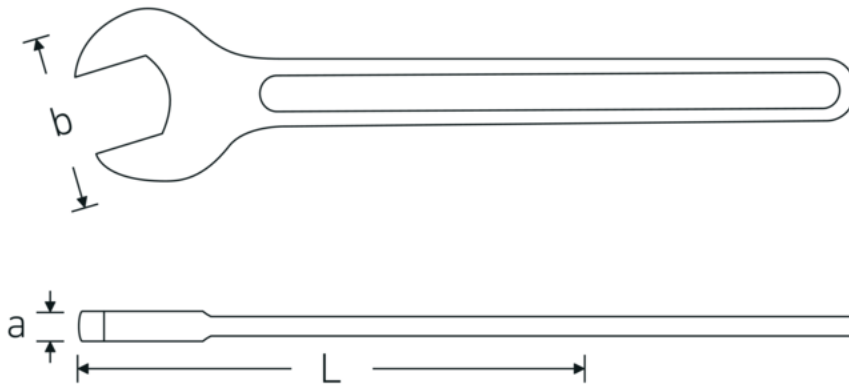

Open-ended wrench, metric

4004

Product no. **40040750**
GTIN **4018754018420**
Model **4004 75**

Label. Open-ended wrench Wrench size 75mm L.608mm

Technical Drawing.

Technical Attributes.

a	21 mm
Width mm (b)	152 mm
DIN	DIN 894
Length mm (L)	608 mm
Wrench width 1 [mm]	75 mm

Logistics data.

Depth mm (IFS)	606
Width mm (IFS)	151
Height mm (IFS)	22
Length (packed, mm)	606
Width (packed, mm)	151
Height (packed, mm)	22
Volume (packed, dm3)	2.013132 dm3
Product no.	40040750
Weight (gross, kg)	2,758

Variants.

Product no.	Model no. (ERP)	Description	GTIN
40040240	4004 24	Open-ended wrench Wrench size 24mm L.215mm	4018754018307
40040270	4004 27	Open-ended wrench Wrench size 27mm L.238mm	4018754018314
40040300	4004 30	Open-ended wrench Wrench size 30mm L.261mm	4018754018321
40040320	4004 32	Open-ended wrench Wrench size 32mm L.273mm	4018754018338
40040360	4004 36	Open-ended wrench Wrench size 36mm L.300mm	4018754018345
40040410	4004 41	Open-ended wrench Wrench size 41mm L.335mm	4018754018352
40040460	4004 46	Open-ended wrench Wrench size 46mm L.369mm	4018754018369
40040500	4004 50	Open-ended wrench Wrench size 50mm L.412mm	4018754018376
40040550	4004 55	Open-ended wrench Wrench size 55mm L.457mm	4018754018383
40040600	4004 60	Open-ended wrench Wrench size 60mm L.492mm	4018754018390
40040650	4004 65	Open-ended wrench Wrench size 65mm L.528mm	4018754018406
40040700	4004 70	Open-ended wrench Wrench size 70mm L.572mm	4018754018413
40040750	4004 75	Open-ended wrench Wrench size 75mm L.608mm	4018754018420
40040800	4004 80	Open-ended wrench Wrench size 80mm L.645mm	4018754018437
40040850	4004 85	Open-ended wrench Wrench size 85mm L.690mm	4018754018444