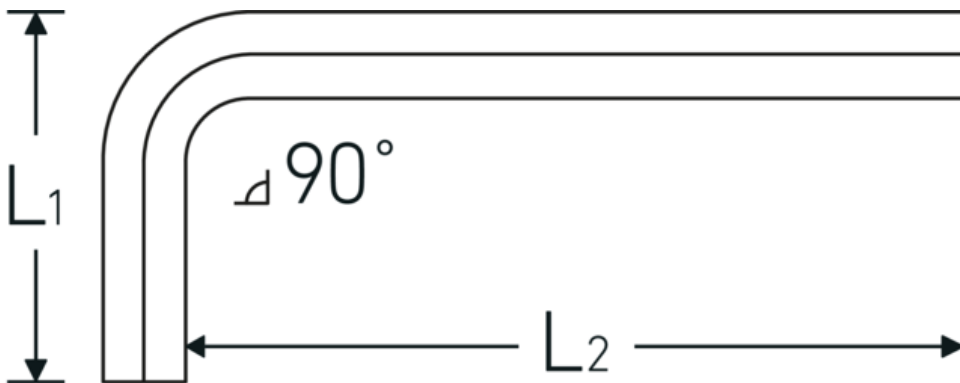

Hex key for socket head bolts

10760

Product no. **43153019**
 GTIN **4018754332212**
 Model **10760 19**
WINKELSCHRAUBENDREHER
SECHSKANT

Label.

Hex key for hex bolts Hex drive 19mm L.70mm x 180mm

Technical Drawing.

Technical Attributes.

Drive profile	hex
External hex drive (mm)	19 mm
DIN	DIN ISO 2936
L1	70 mm
L2	180 mm

Logistics data.

Depth mm (IFS)	192
Width mm (IFS)	87
Height mm (IFS)	21
Length (packed, mm)	250
Width (packed, mm)	105
Height (packed, mm)	58
Volume (packed, dm ³)	1.5225 dm ³
Product no.	43153019
Weight (gross, kg)	3,010

Weight PAP (kg)	0,000
Weight PVC (kg)	0,000
GTIN	4018754332212
Country of origin AWR	GERMANY
Region of origin	Nordrhein-Westfalen
WEEE/ElektroG	nicht ear-pflichtig
Customs tariff no.	82054000
Packing standard	5
Weight	603 g