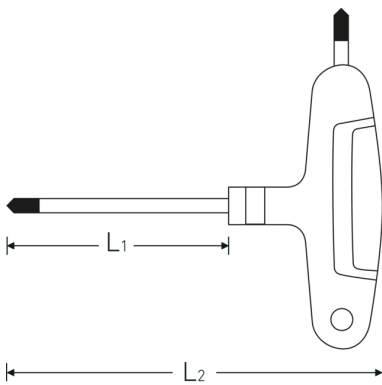

TORX® screwdriver

10769

Product no. 43293045
GTIN 4018754324484
Model 10769 T45

Label. TORX® screwdriver T45 L.130mm

- Features.**
- with 3-component T-handle
 - for inner TORX® screws
 - with two outputs
 - Chrome vanadium, matt chrome-plated
 - black tip
 - with two outputs

Technical Drawing.

Technical Attributes.

Drive profile	TORX®
Size of output profile	T45
L1	130 mm
L2	165 mm

Logistics data.

Depth mm (IFS)	146
Width mm (IFS)	163
Height mm (IFS)	28
Length (packed, mm)	600

Width (packed, mm)	200
Height (packed, mm)	57
Volume (packed, dm3)	6.84 dm3
Product no.	43293045
Weight (gross, kg)	1,476
Weight PAP (kg)	0,000
Weight PVC (kg)	0,026
GTIN	4018754324484
Country of origin AWR	GERMANY
Region of origin	Nordrhein-Westfalen
WEEE/ElektroG	nicht ear-pflichtig
Customs tariff no.	82054000
Packing standard	10
Weight	119 g

Variants.

Product no.	Model no. (ERP)	Description	GTIN
43293008	10769 T8	TORX® screwdriver T8 L.80mm	4018754324477
43293009	10769 T9	TORX® screwdriver T9 L.80mm	4018754319442
43293010	10769 T10	TORX® screwdriver T10 L.100mm	4018754319459
43293015	10769 T15	TORX® screwdriver T15 L.100mm	4018754319466
43293020	10769 T20	TORX® screwdriver T20 L.100mm	4018754319473
43293025	10769 T25	TORX® screwdriver T25 L.110mm	4018754319480
43293027	10769 T27	TORX® screwdriver T27 L.110mm	4018754319497
43293030	10769 T30	TORX® screwdriver T30 L.130mm	4018754319503
43293040	10769 T40	TORX® screwdriver T40 L.130mm	4018754319510
43293045	10769 T45	TORX® screwdriver T45 L.130mm	4018754324484
43293050	10769 T50	TORX® screwdriver T50 L.130mm	4018754319527