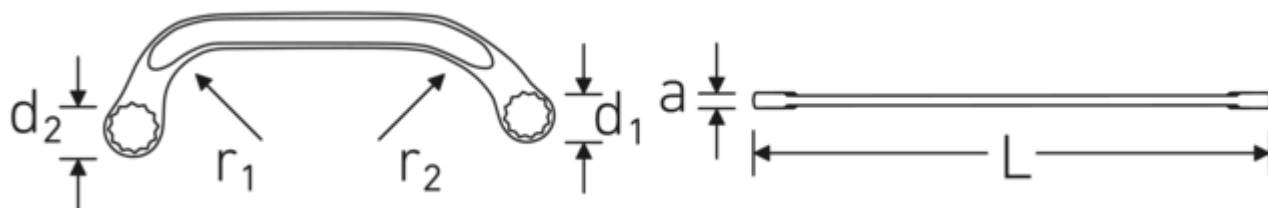

Double-ended ring spanner STARTER, metric

STARTER 27

Product no. **41091012**
GTIN **4018754022038**
Model **STARTER 27 10 x 12**

Label. Double-ended ring spanner Spanner size 10 x 12 mm L.150mm

Features.

- ISO 3318
- Chrome Alloy Steel, chrome plated

Advantages.

High quality STARTER double-ended ring spanner for use in difficult to access screw areas.

Technologies and features.

Anti-Slip-Drive

The special AS-Drive profile makes high force transmission to the flats of screws and bolts possible without damaging them. This also prevents stripping of the screw head.

Thin-walled rings

The thin wall diameter of our rings makes it easier to work in confined spaces. The ring sides are taller than standard nuts, which prevents jamming.

Technical Drawing.

Technical Attributes.

a	6,5 mm
Drive profile	bi-hex AS-Drive®
d1	16,5 mm
d2	19,5 mm
Length mm (L)	150 mm
r1	35 mm
r2	60 mm
Spanner size 1 [mm]	10 mm
Spanner size 2 [mm]	12 mm

Logistics data.

Depth mm (IFS)	150
Width mm (IFS)	57
Height mm (IFS)	7
Length (packed, mm)	152
Width (packed, mm)	59
Height (packed, mm)	55
Volume (packed, dm ³)	0.49324 dm ³
Product no.	41091012
Weight (gross, kg)	0,530
Weight PAP (kg)	0,000
Weight PVC (kg)	0,008
GTIN	4018754022038
Country of origin AWR	GERMANY
Region of origin	Nordrhein-Westfalen
WEEE/ElektroG	nicht ear-pflichtig
Customs tariff no.	82041100
Packing standard	10
Weight	53 g