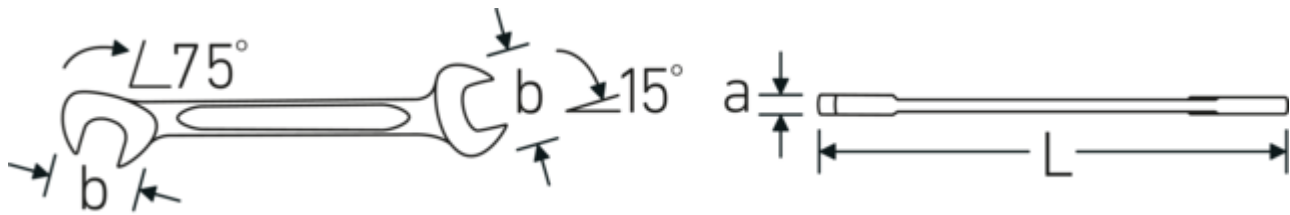

Features.

- spanners with equal widths across flats
- straight design, jaw position 15° and 75°
- sturdy, slim and lightweight intelligent design
- high bending strength due to double T-profile
- STAHLWILLE's round finish ensures a surface that is pleasant to the skin and has a good grip
- extremely sturdy, exceptionally durable
- drop-forged, hardened and cooled in oil bath
- chrome-alloy steel, chrome plated

Technologies and features.

Double-T profile

Our combination and ring spanners have an additional recess in the middle of the tool. Similar to the principle of a double T-beam, this provides a tremendous load capacity and maximum strength whilst reducing weight.

Offset Shaft Design

Our spanners are specially designed with additional reinforcement in the load zones where the greatest amount of force is transmitted - namely where the jaw meets the shank - in order to prevent deformation.

Technical Drawing.

Technical Attributes.

a	3 mm
Width mm (b)	18.9 mm
Length mm (L)	103 mm
Jaw angle	15/75 °
Spanner size 1 [inch]	11/32 "
Spanner size 2 [inch]	11/32 "

Logistics data.

Depth mm (IFS)	103
Width mm (IFS)	19
Height mm (IFS)	3
Length (packed, mm)	115
Width (packed, mm)	85
Height (packed, mm)	13
Volume (packed, dm3)	0.127075 dm3
Product no.	40462222
Weight (gross, kg)	0,194
Weight PAP (kg)	0,000
Weight PVC (kg)	0,003
GTIN	4018754020003
Country of origin AWR	GERMANY
Region of origin	Nordrhein-Westfalen
WEEE/ElektroG	nicht ear-pflichtig
Customs tariff no.	82041100
Packing standard	10
Weight	19 g