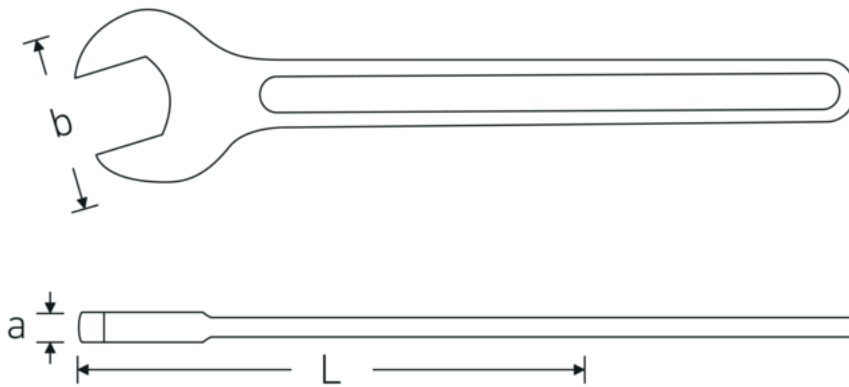

## Open-ended spanner, metric

**4004**

Product no. **40040700**  
GTIN **4018754018413**  
Model **4004 70**

**Label.** Open-ended spanner Spanner size 70mm L.572mm

- Features.**
- DIN 894 up to 85 mm
  - special tool steel, grey finish

### Technical Drawing.

### Technical Attributes.

a	20 mm
Width mm (b)	142 mm
DIN	DIN 894
Length mm (L)	572 mm
Spanner size 1 [mm]	70 mm

## Variants.

Product no.	Model no. (ERP)	Description	GTIN
40040240	4004 24	Open-ended spanner Spanner size 24mm L.215mm	4018754018307
40040270	4004 27	Open-ended spanner Spanner size 27mm L.238mm	4018754018314
40040300	4004 30	Open-ended spanner Spanner size 30mm L.261mm	4018754018321
40040320	4004 32	Open-ended spanner Spanner size 32mm L.273mm	4018754018338
40040360	4004 36	Open-ended spanner Spanner size 36mm L.300mm	4018754018345
40040410	4004 41	Open-ended spanner Spanner size 41mm L.335mm	4018754018352
40040460	4004 46	Open-ended spanner Spanner size 46mm L.369mm	4018754018369
40040500	4004 50	Open-ended spanner Spanner size 50mm L.412mm	4018754018376
40040550	4004 55	Open-ended spanner Spanner size 55mm L.457mm	4018754018383
40040600	4004 60	Open-ended spanner Spanner size 60mm L.492mm	4018754018390
40040650	4004 65	Open-ended spanner Spanner size 65mm L.528mm	4018754018406
40040700	4004 70	Open-ended spanner Spanner size 70mm L.572mm	4018754018413
40040750	4004 75	Open-ended spanner Spanner size 75mm L.608mm	4018754018420
40040800	4004 80	Open-ended spanner Spanner size 80mm L.645mm	4018754018437