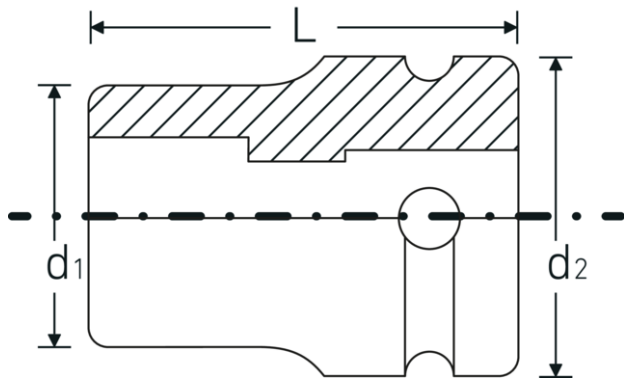

IMPACT sockets TORX® 1/2"

2308TX

Product no. 23080020
GTIN 4018754015320
Model 2308TX IMP E 20

Label. IMPACT socket 1/2 " E20 L.38mm

- Features.**
- for external TORX® screws
 - 1/2" internal square drive
 - Chrome Alloy Steel, gunmetal finish

Product highlights.

Powerful and resilient.

The sockets are made from high-quality Chrome Alloy Steel. They are hardened in oil to prevent stress and distortion.

Optimised functionality.

All IMPACT sockets have a through cross hole for the connecting pin and a deep groove for the rubber locking ring. The locking pin is not stressed during use.

High fitting accuracy.

The high fitting accuracy due to tight tolerances guarantees optimum, backlash-free transmission of forces to the socket.

Technical Drawing.

Technical Attributes.

Drive profile	TORX®
TORX® drive profile (mm)	18,4 mm
Internal square drive (inch)	1/2 "
d1	24,5 mm
d2	30 mm
Size of output profile	E20
Length mm (L)	38 mm

Logistics data.

Depth mm (IFS)	38
Width mm (IFS)	30
Height mm (IFS)	30
WEEE/ElektroG	nicht ear-pflichtig
Length (packed, mm)	170
Width (packed, mm)	80
Height (packed, mm)	47
Volume (packed, dm3)	0.6392 dm3
Product no.	23080020
Weight (gross, kg)	1,200
Weight PAP (kg)	0,000
Weight PVC (kg)	0,008
GTIN	4018754015320
Country of origin AWR	GERMANY
Region of origin	Nordrhein-Westfalen
Customs tariff no.	82042000
Packing standard	10
Weight	120 g