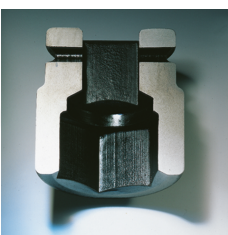

IMPACT sockets TORX® 1/2"

2308TX

Product no. 23080020
GTIN 4018754015320
Model 2308TX IMP E 20

Label. IMPACT socket 1/2 " E20 L.38mm

- Features.**
- for external TORX® screws
 - 1/2" internal square drive
 - Chrome Alloy Steel, gunmetal finish

Product highlights.

Powerful and resilient.

The sockets are made from high-quality Chrome Alloy Steel. They are hardened in oil to prevent stress and distortion.

Optimised functionality.

All IMPACT sockets have a through cross hole for the connecting pin and a deep groove for the rubber locking ring. The locking pin is not stressed during use.

High fitting accuracy.

The high fitting accuracy due to tight tolerances guarantees optimum, backlash-free transmission of forces to the socket.

Technical Drawing.

Technical Attributes.

Drive profile	TORX®
TORX® drive profile (mm)	18,4 mm
Internal square drive (inch)	1/2 "
d1	24,5 mm
d2	30 mm
Size of output profile	E20
Length mm (L)	38 mm