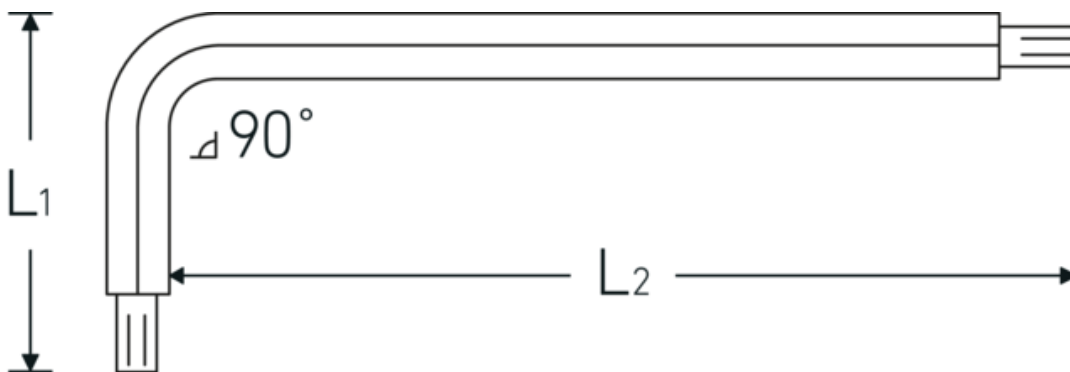

Hex key with ball end for socket head screws

10767

Product no. **43263025**
 GTIN **4018754332786**
 Model **10767 2.5 KUGELKOPF-
 WINKELSCHRAUBENDREHER
 SECHSKANT**

Label.

Hex key with ball end for socket head screws Hex drive 2,5mm L.18mm x 112mm

Features.

- for hexagon socket head screws
- with ball end on long arm
- swivel angle up to 25° each side
- Chrome Vanadium, gunmetal finish

Technical Drawing.

Technical Attributes.

Drive profile	Hexagonal
External hex drive (mm)	2,5 mm
L1	18 mm
L2	112 mm

Logistics data.

Depth mm (IFS)	113
Width mm (IFS)	20
Height mm (IFS)	3
Length (packed, mm)	113
Width (packed, mm)	20

Height (packed, mm)	3
Volume (packed, dm³)	0.00678 dm ³
Product no.	43263025
Weight (gross, kg)	0,056
Weight PAP (kg)	0,000
Weight PVC (kg)	0,004
GTIN	4018754332786
Country of origin AWR	GERMANY
Region of origin	Nordrhein-Westfalen
WEEE/ElektroG	nicht ear-pflichtig
Customs tariff no.	82041100
Packing standard	10
Weight	5 g